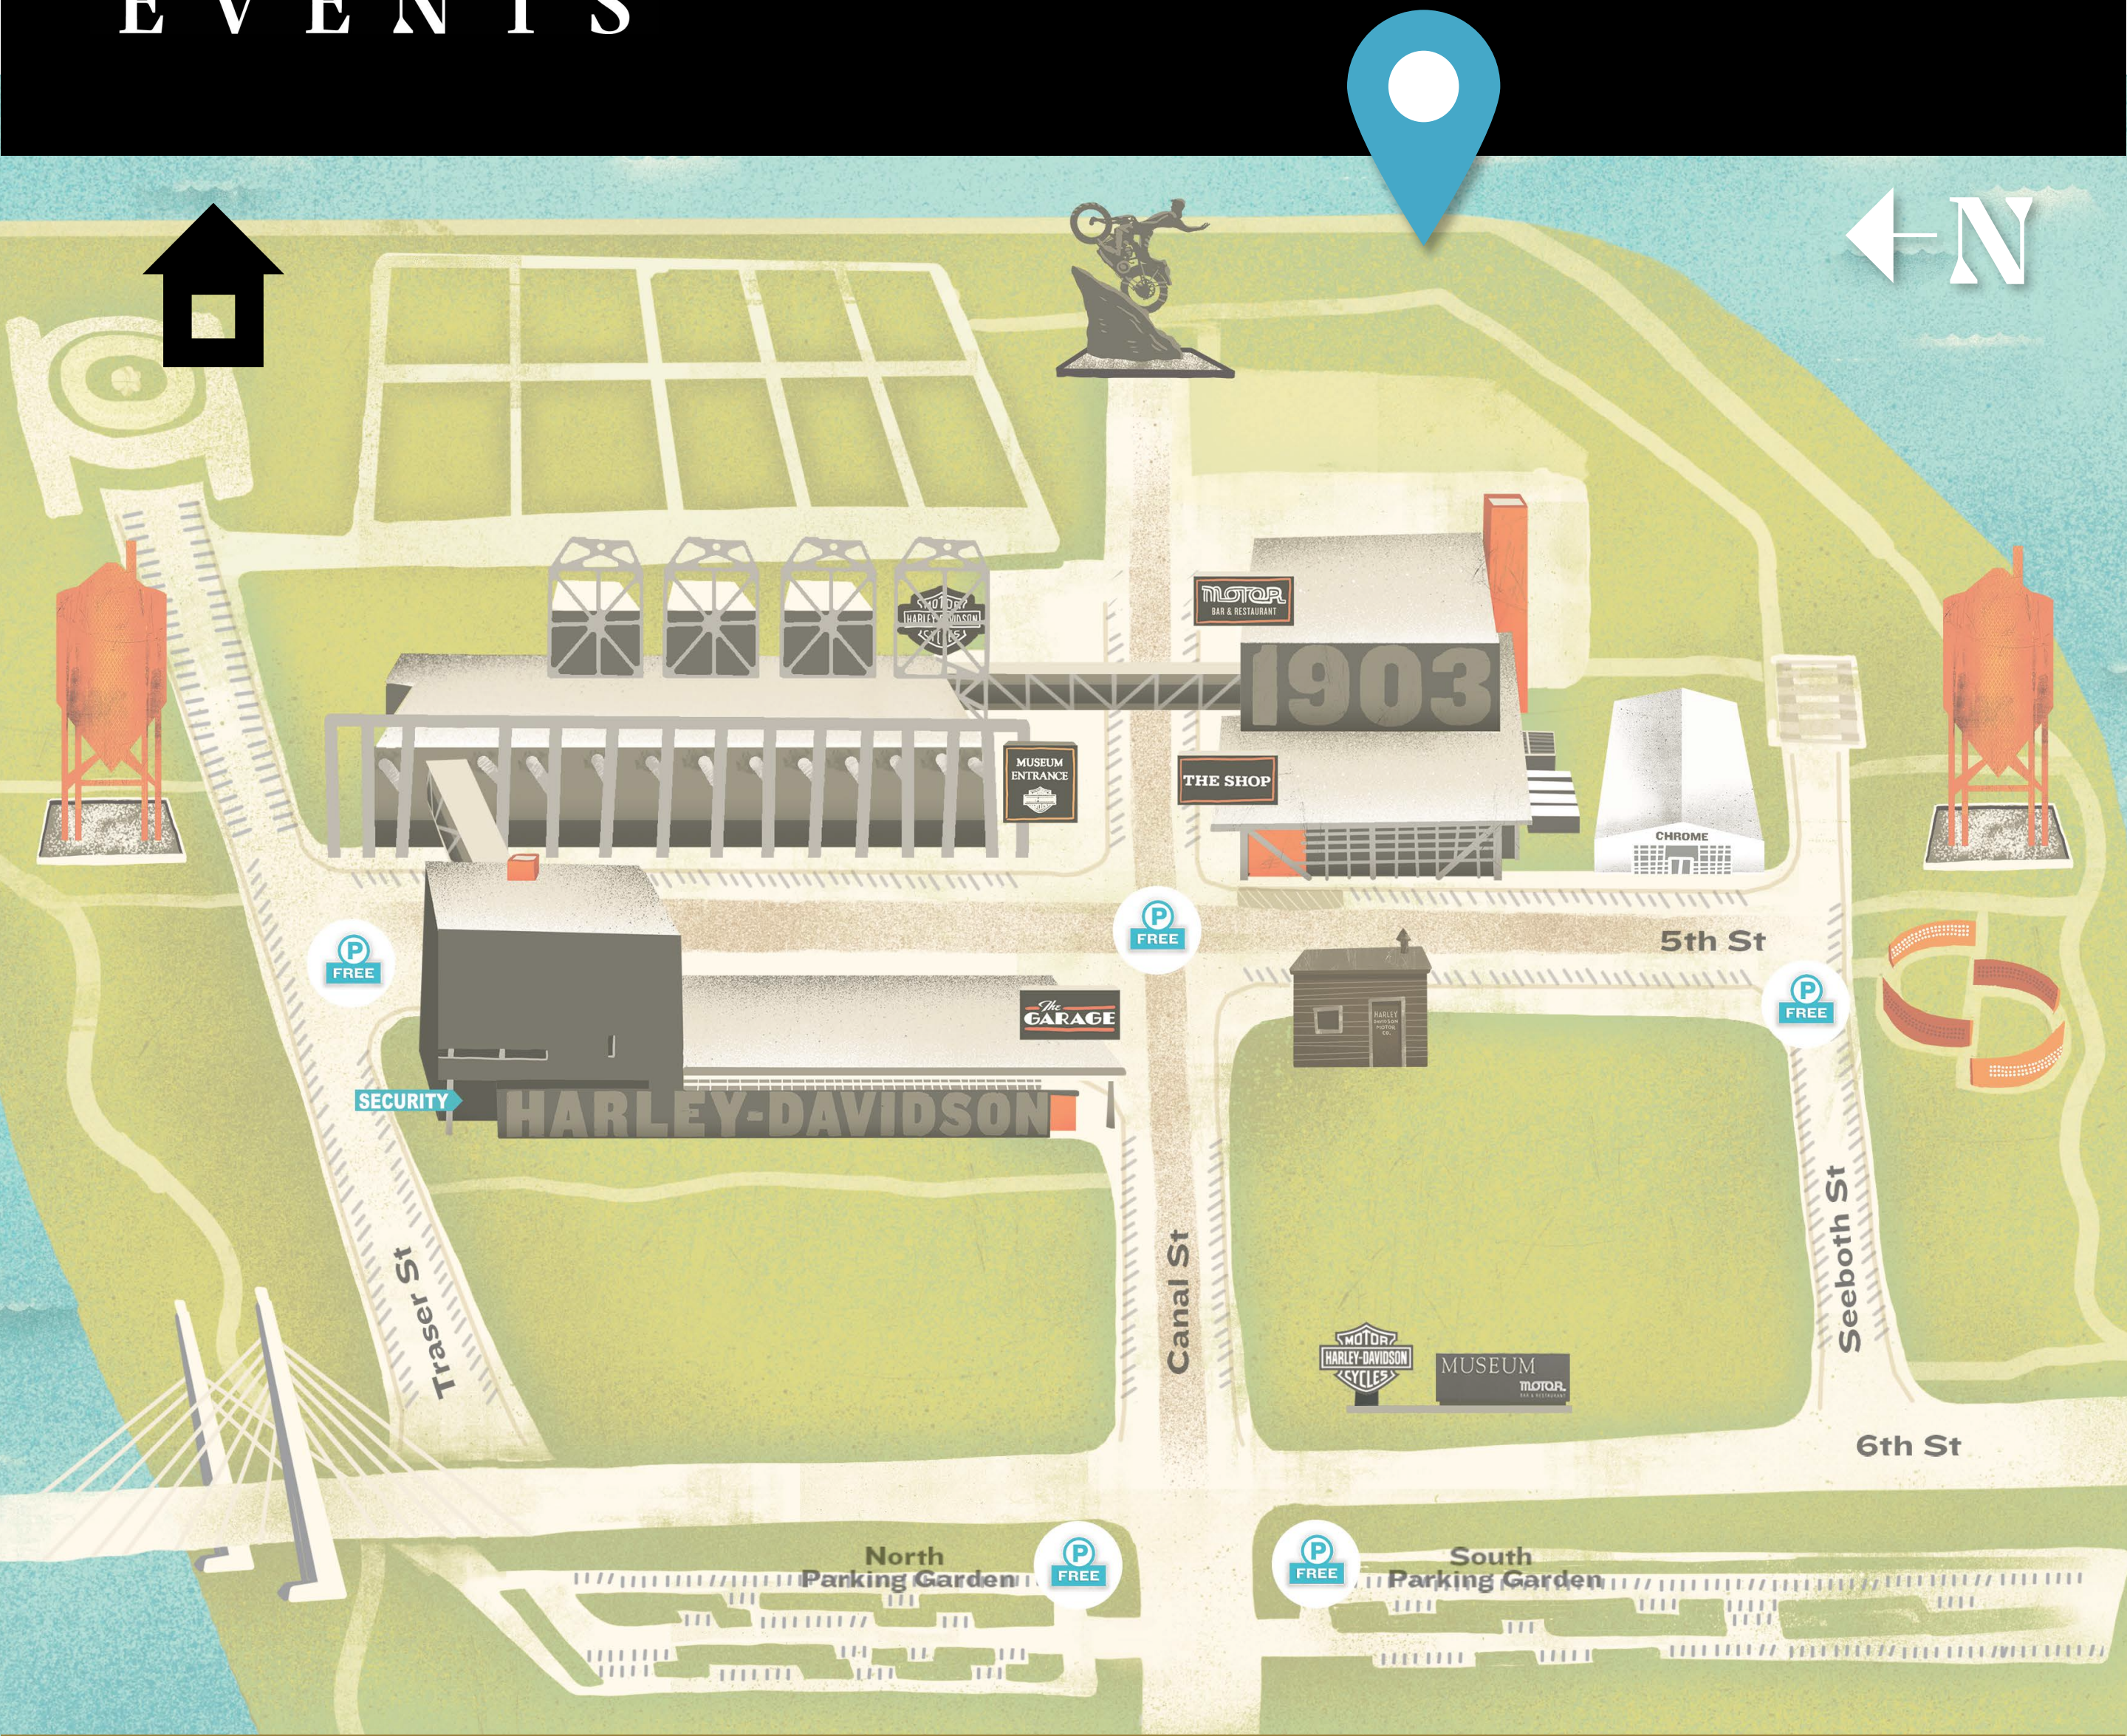

1903™

EVENTS

AT THE HARLEY-DAVIDSON MUSEUM®

EVENT SPACE GUIDE

400 WEST CANAL ST., MILWAUKEE, WI 53203

BOAT DOCK

Walk east on the sidewalk on the north side of building with The Shop and MOTOR toward the river. Head south behind the building to find the boat dock area just past the patio/lawn.

1 877-436-8738 | 1903EVENTS.COM