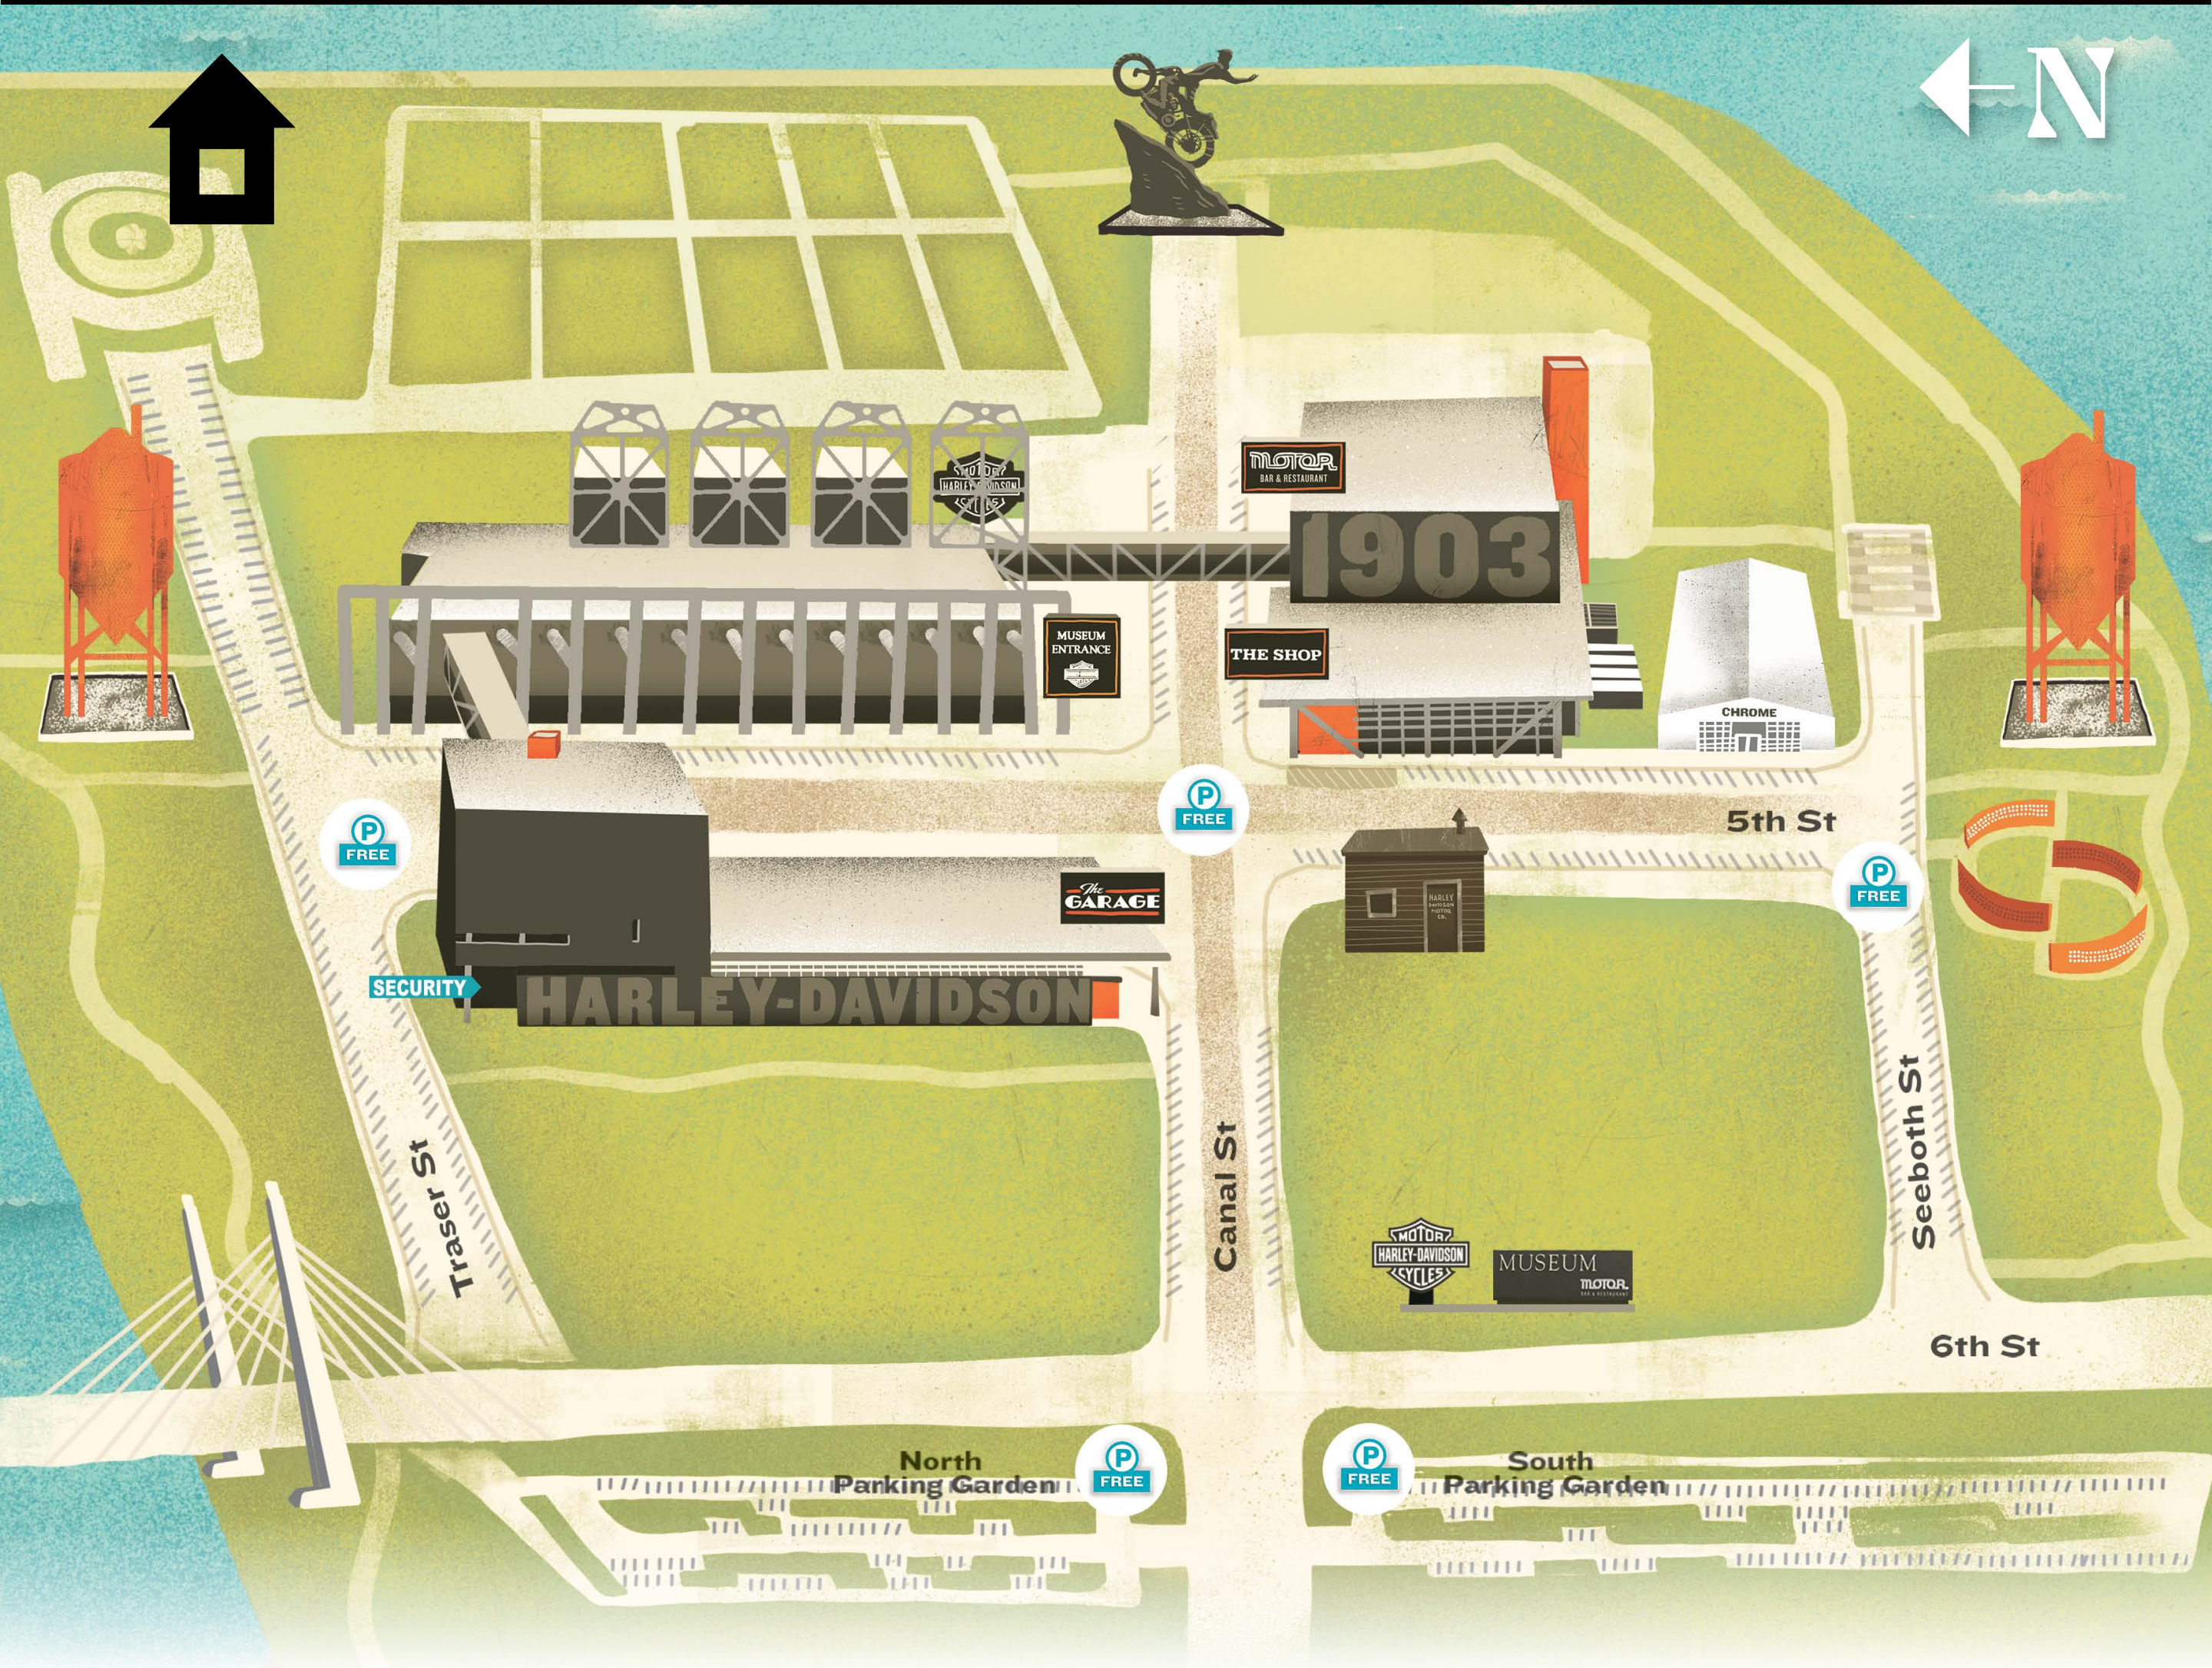

## EVENT SPACE GUIDE

400 WEST CANAL ST., MILWAUKEE, WI 53203

**Click The Room Name Where  
Your Event Is Being Held**

RUMBLE

PEACE

FOUNDER'S TERRACE

GARAGE

POTATO