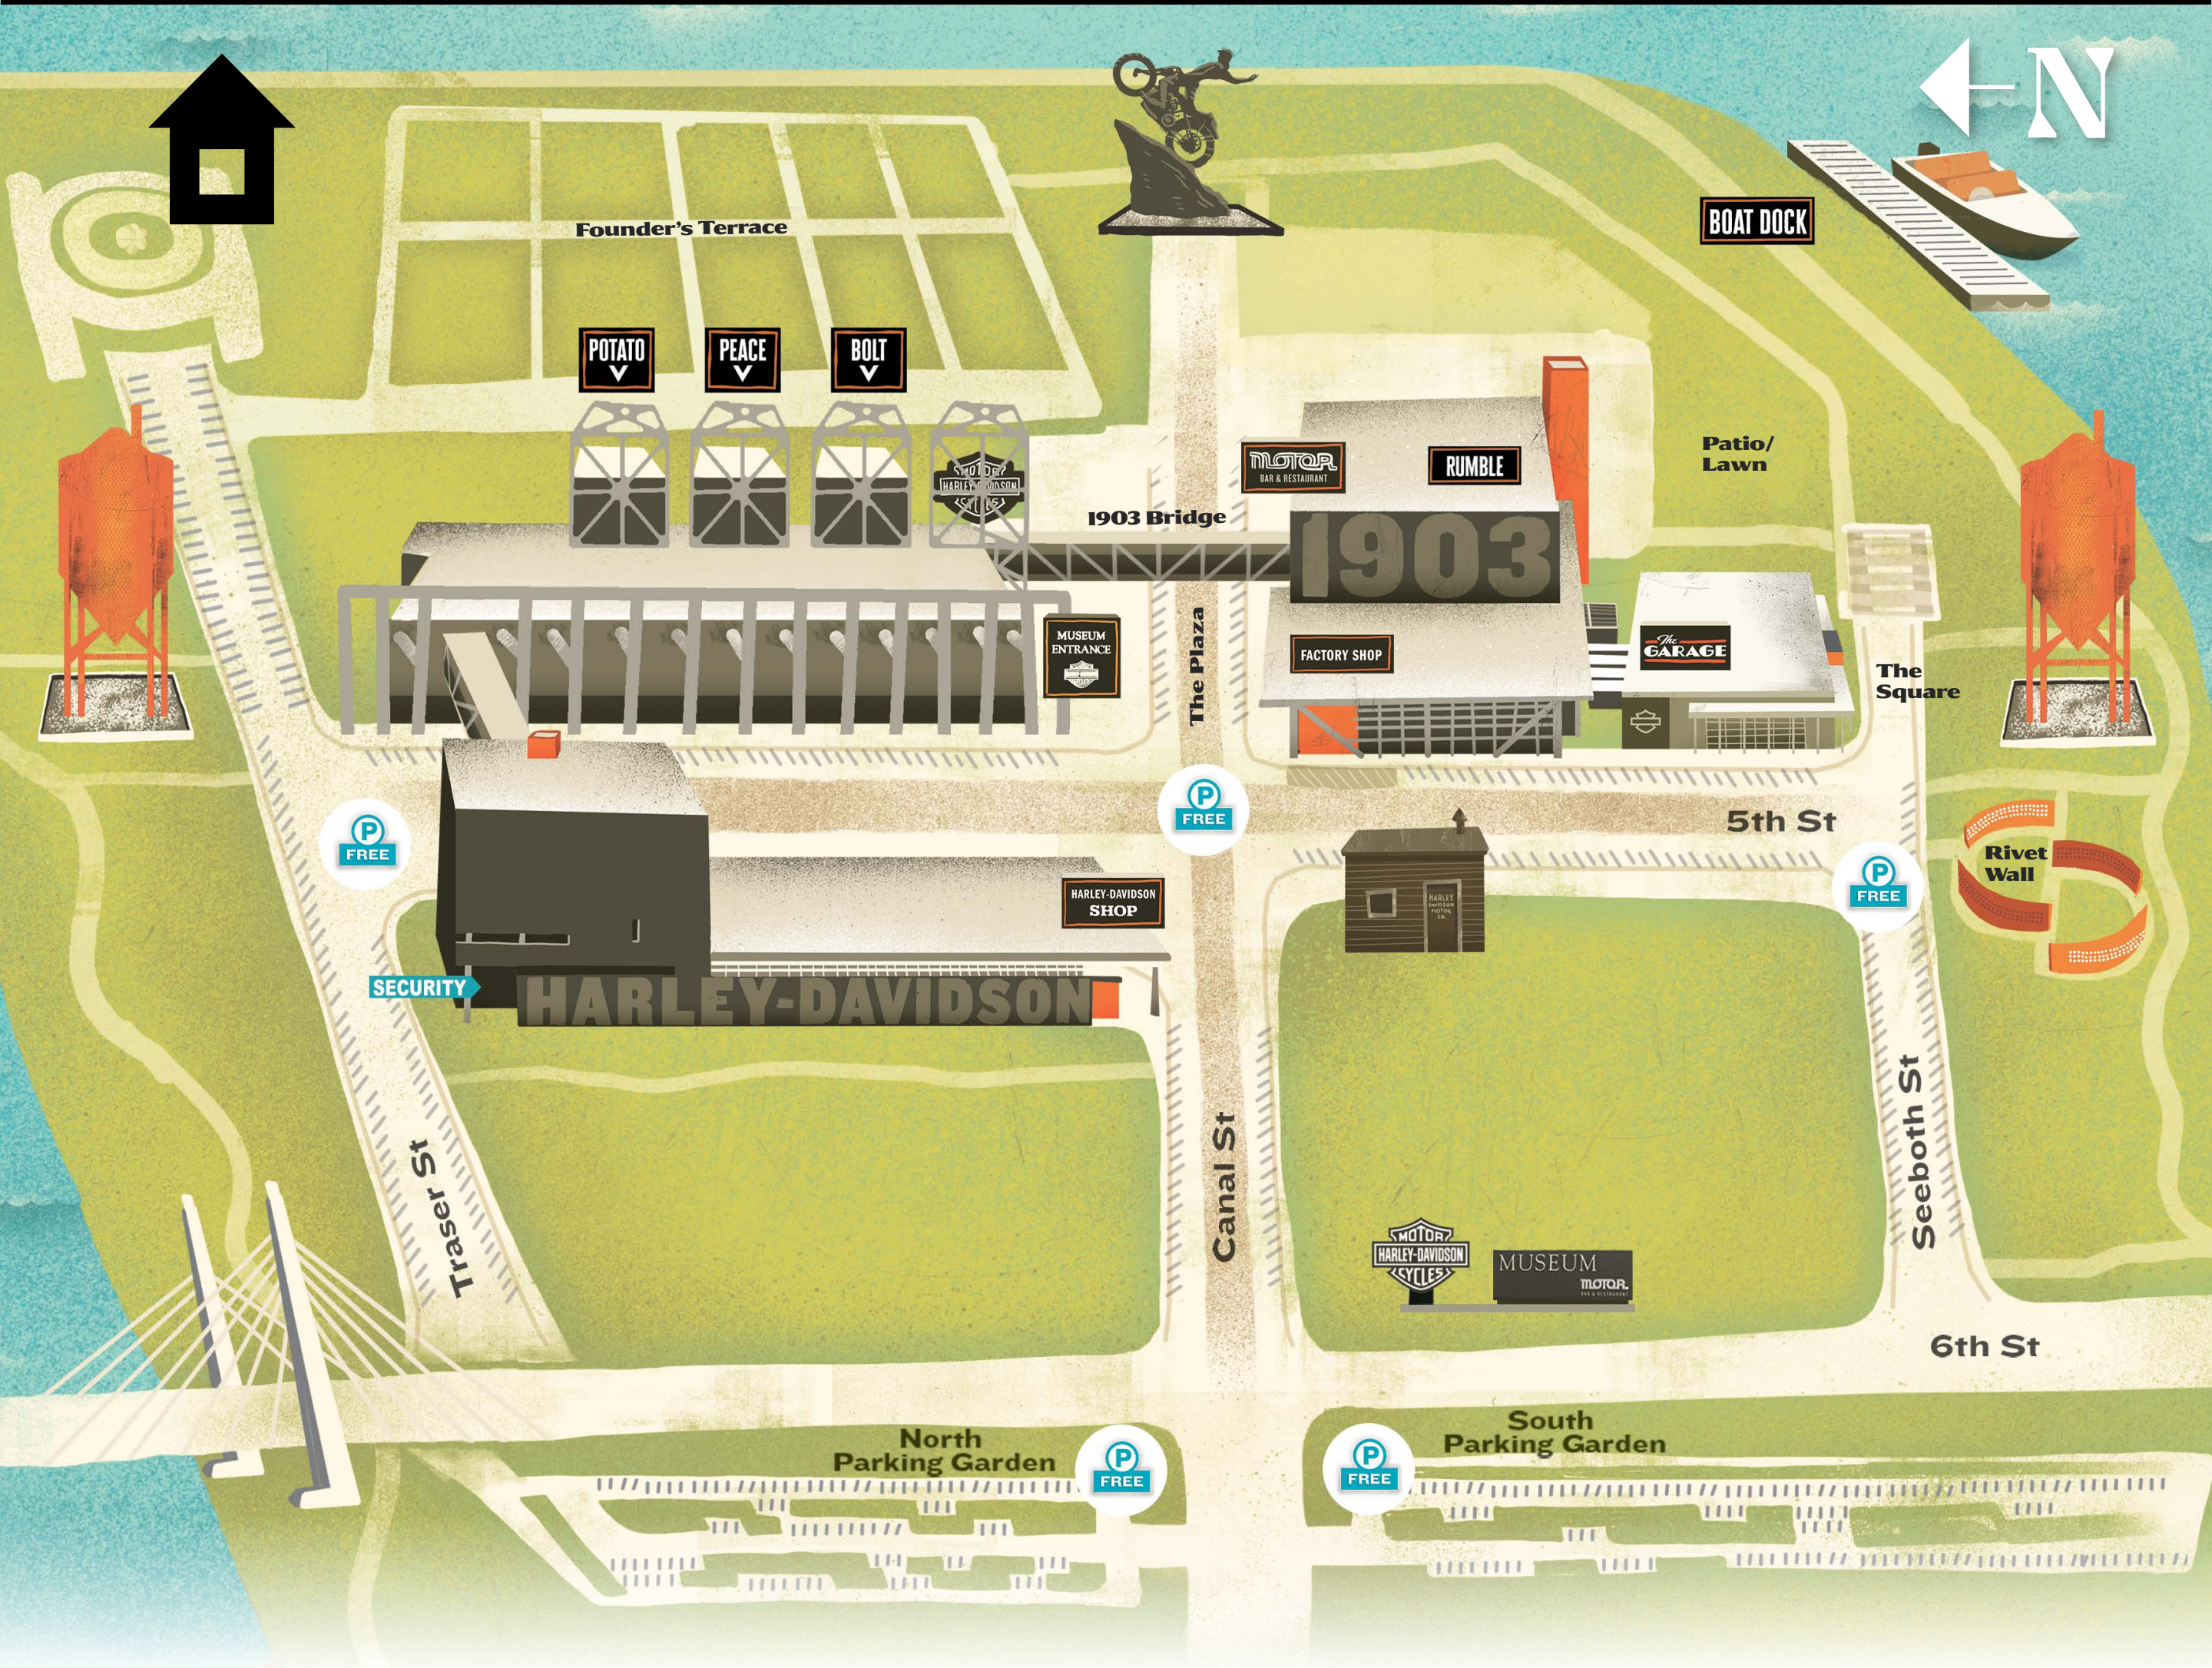

1903™ EVENTS

AT THE HARLEY-DAVIDSON MUSEUM®

EVENT SPACE GUIDE

400 WEST CANAL ST., MILWAUKEE, WI 53203

**Click The Room Name Where
Your Event Is Being Held**

1903 BRIDGE/PATIO 13	THE GARAGE	PEACE
BOAT DOCK	MUSEUM ENTRANCE	POTATO
BOLT	MOTOR®	RUMBLE
FOUNDER'S TERRACE	SE PATIO/LAWN	THE SQUARE

1 877-436-8738 | 1903EVENTS.COM

1903™

EVENTS

AT THE HARLEY-DAVIDSON MUSEUM®

EVENT SPACE GUIDE

400 WEST CANAL ST., MILWAUKEE, WI 53203

RUMBLE

Enter through the doors below 'Rumble' sign and take the stairs or the elevator to the second floor where Rumble is located.

EVENT SPACE GUIDE

400 WEST CANAL ST., MILWAUKEE, WI 53203

FOUNDER'S TERRACE

Walk east on the sidewalk on the south side of the Museum towards the river. Head behind the Museum and find the grassy squares.

1 877-436-8738 | 1903EVENTS.COM

1903™

EVENTS

AT THE HARLEY-DAVIDSON MUSEUM®

EVENT SPACE GUIDE

400 WEST CANAL ST., MILWAUKEE, WI 53203

BOAT DOCK

Walk east on the sidewalk on the north side of building with The Factory Shop and MOTOR toward the river. Head south behind the building to find the boat dock area just past the patio/lawn.