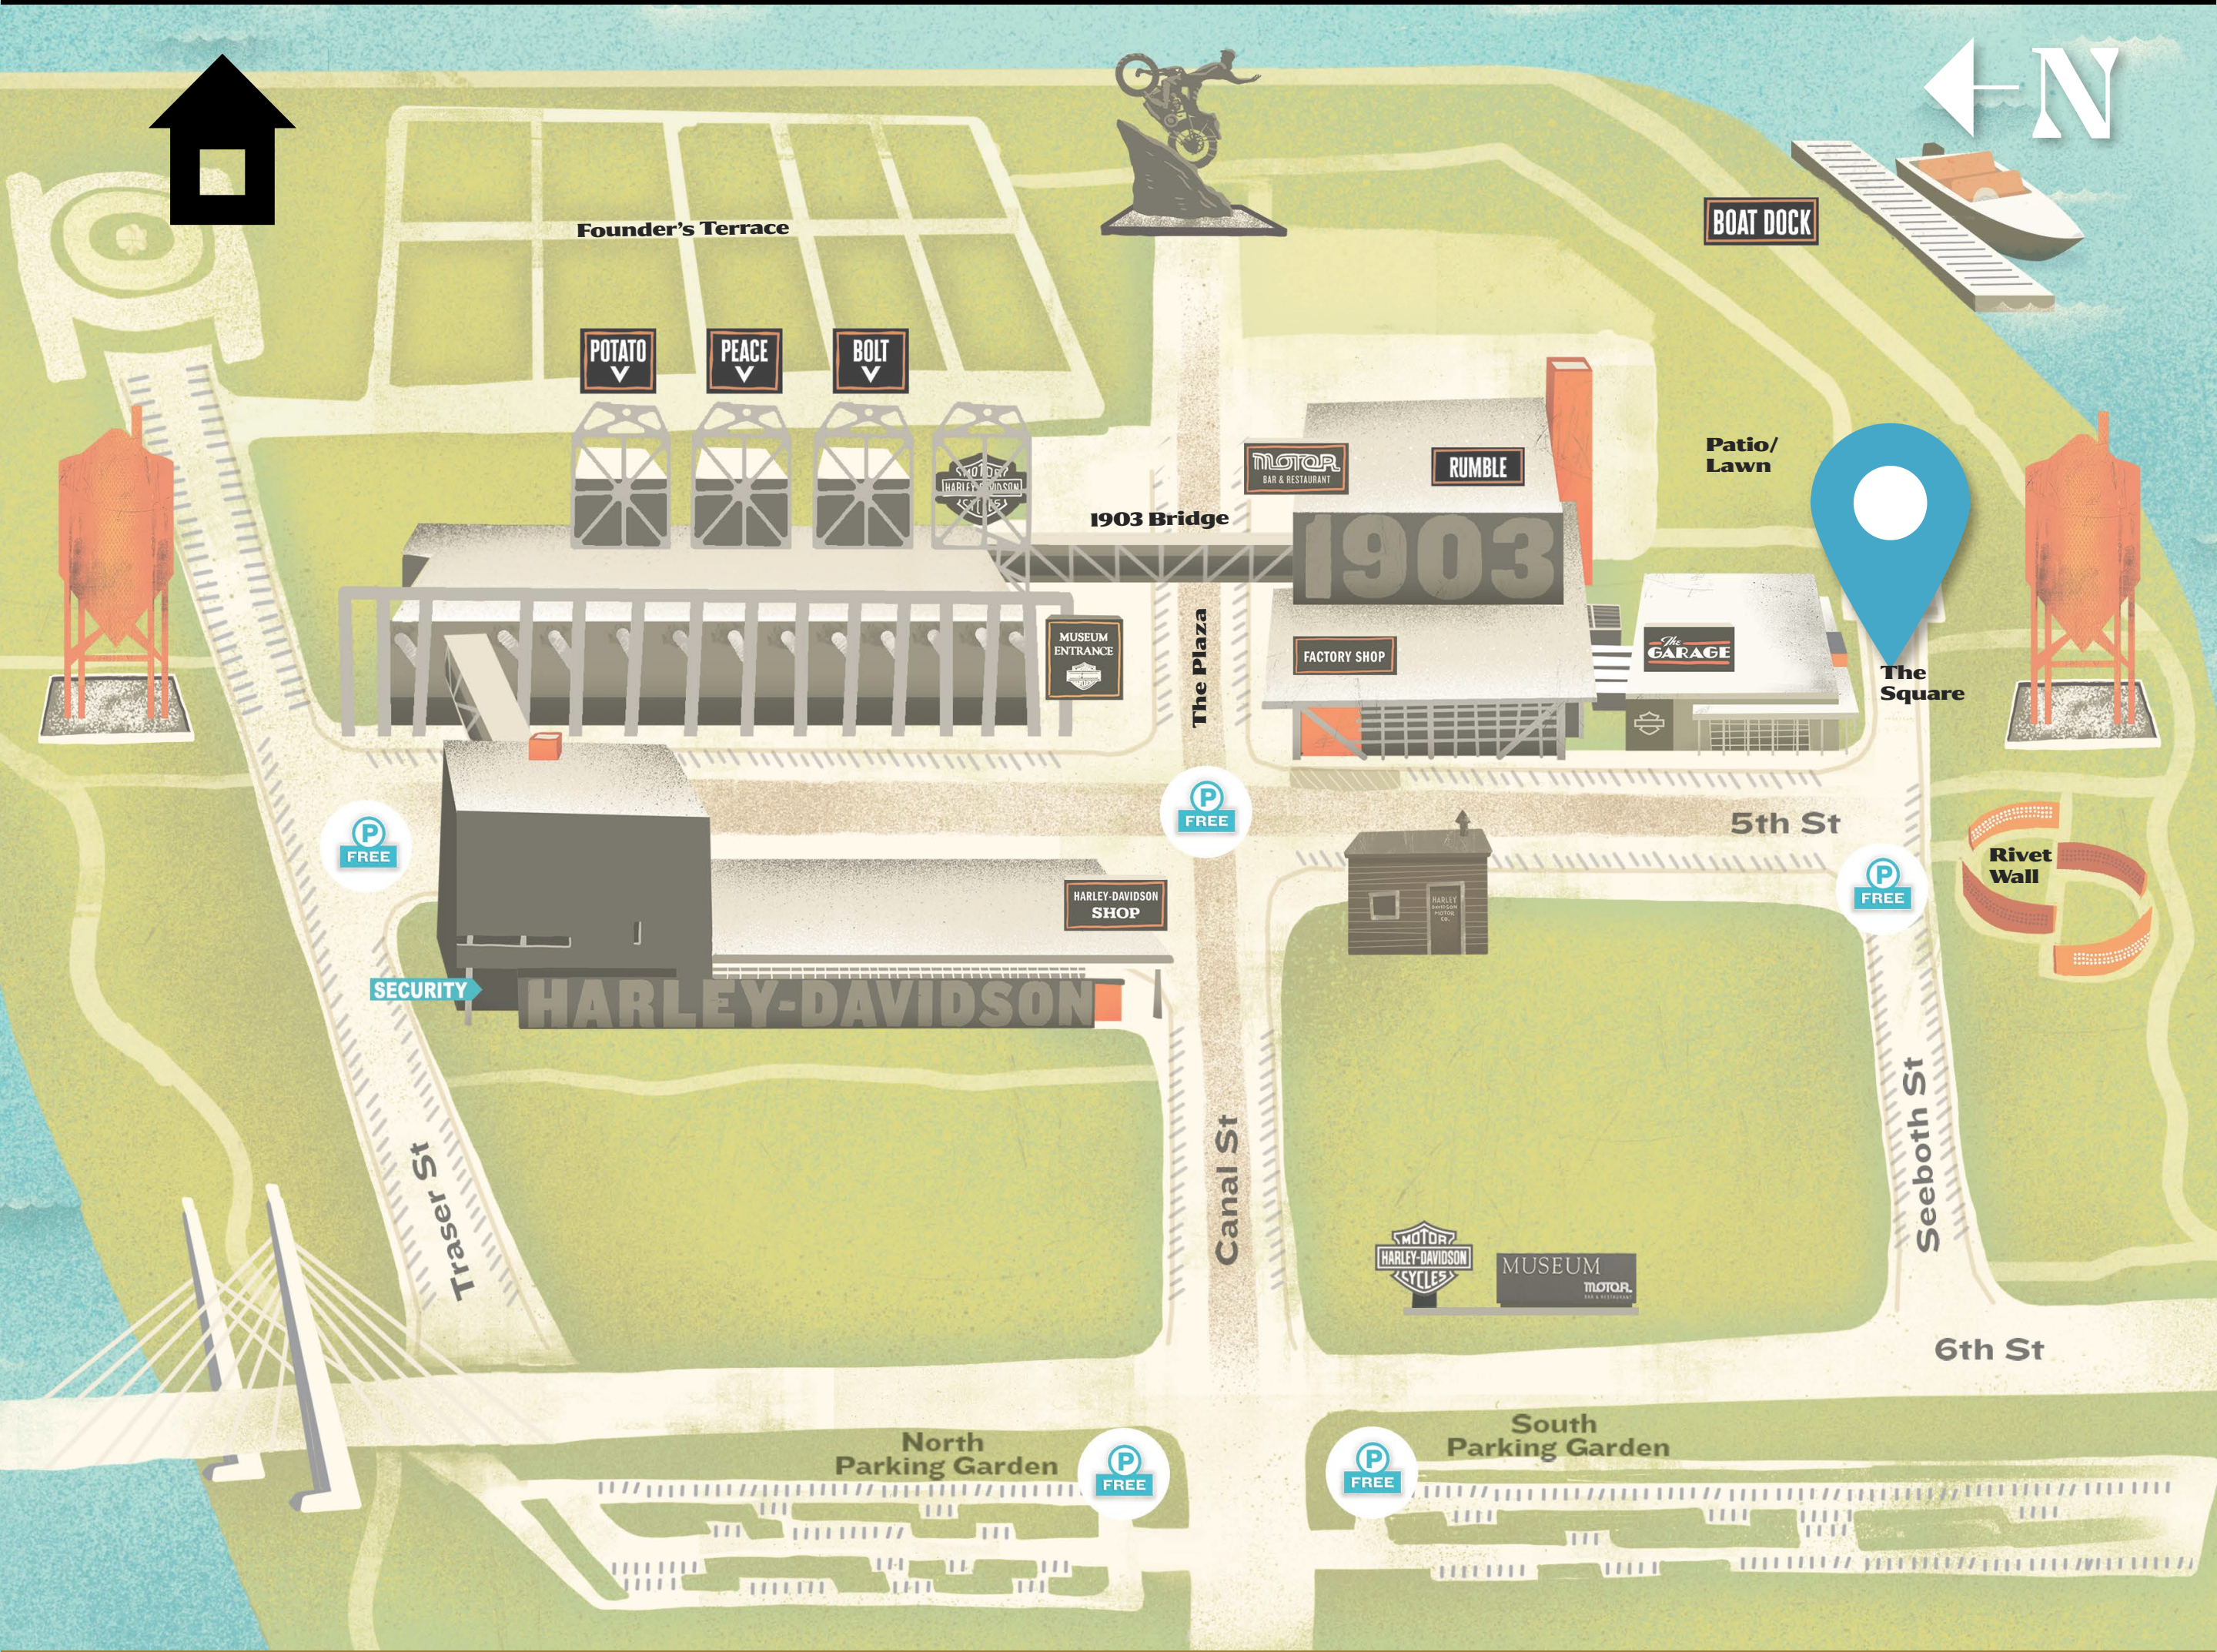

1903™ EVENTS

AT THE HARLEY-DAVIDSON MUSEUM®

EVENT SPACE GUIDE

400 WEST CANAL ST., MILWAUKEE, WI 53203

**Click The Room Name Where
Your Event Is Being Held**

1903 BRIDGE/PATIO 13	THE GARAGE	PEACE
BOAT DOCK	MUSEUM ENTRANCE	POTATO
BOLT	MOTOR®	RUMBLE
FOUNDER'S TERRACE	SE PATIO/LAWN	THE SQUARE

EVENT SPACE GUIDE

400 WEST CANAL ST., MILWAUKEE, WI 53203

FOUNDER'S TERRACE

Walk east on the sidewalk on the south side of the Museum towards the river. Head behind the Museum and find the grassy squares.

1 877-436-8738 | 1903EVENTS.COM

1903™

EVENTS

AT THE HARLEY-DAVIDSON MUSEUM®

EVENT SPACE GUIDE

400 WEST CANAL ST., MILWAUKEE, WI 53203

BOAT DOCK

Walk east on the sidewalk on the north side of building with The Factory Shop and MOTOR toward the river. Head south behind the building to find the boat dock area just past the patio/lawn.

1 877-436-8738 | 1903EVENTS.COM

1903™

EVENTS

AT THE HARLEY-DAVIDSON MUSEUM®

EVENT SPACE GUIDE

400 WEST CANAL ST., MILWAUKEE, WI 53203

THE SQUARE

Walk to the large cement square on the south side of The Garage.