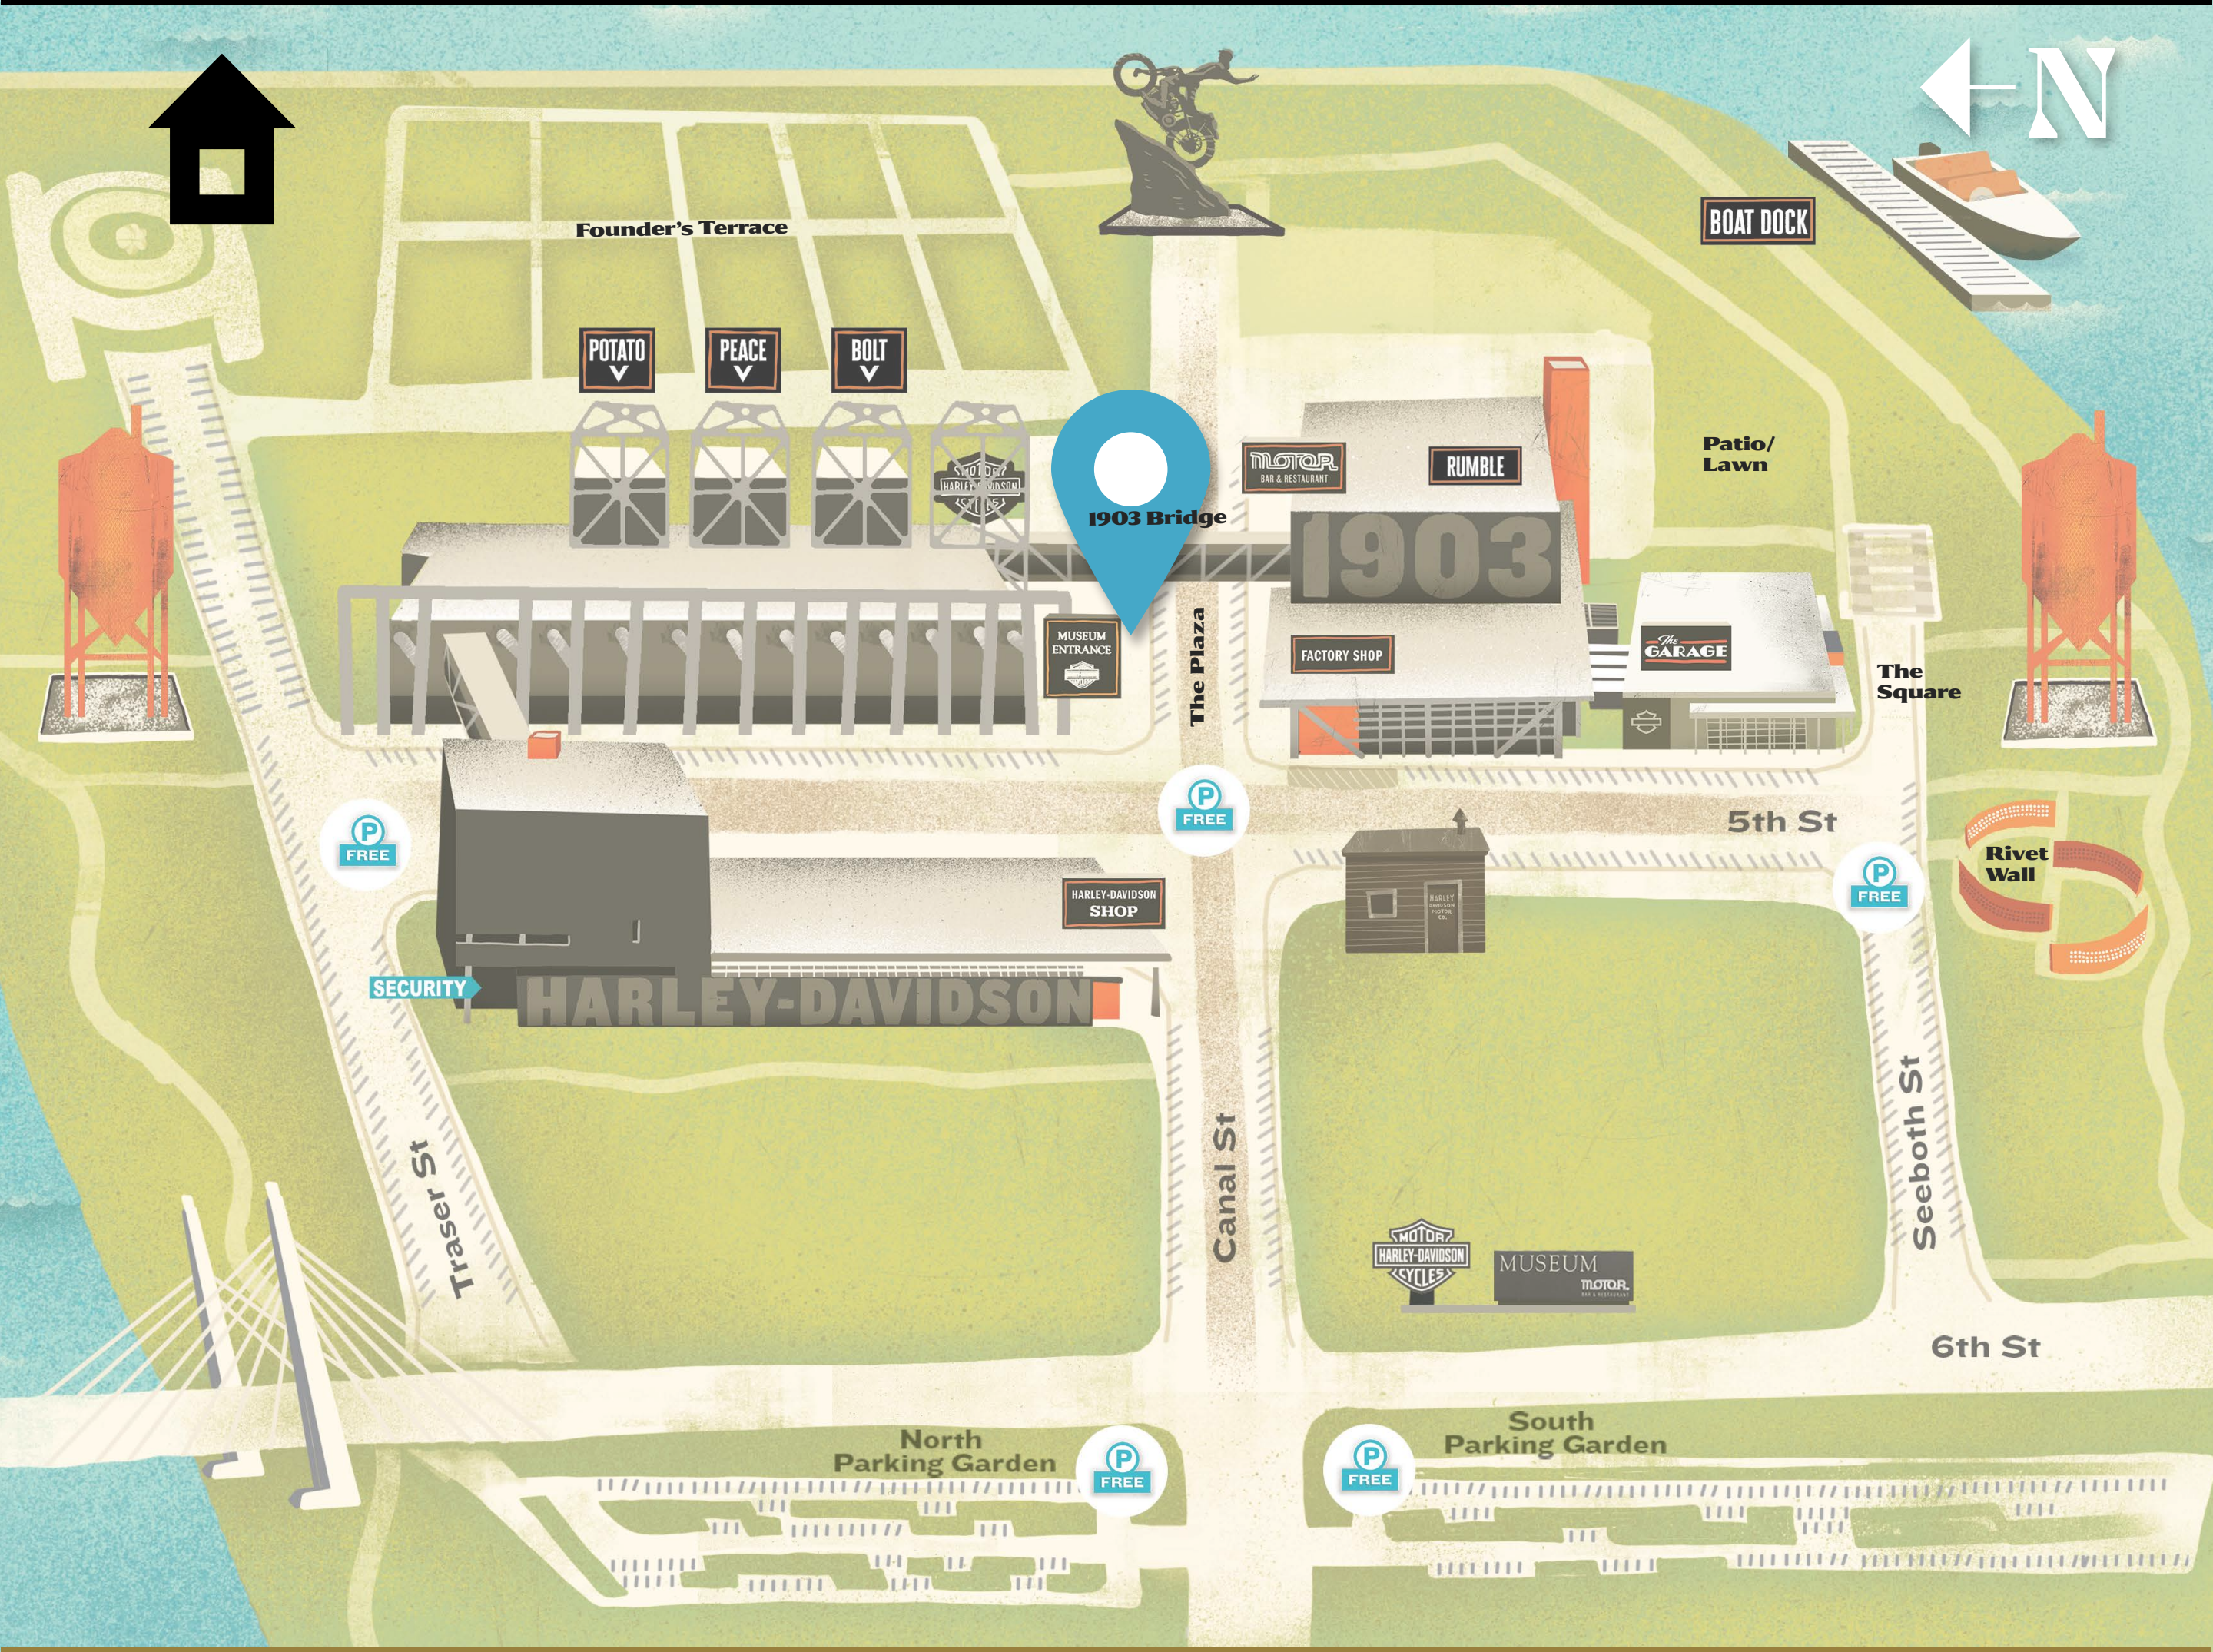

1903™ EVENTS

AT THE HARLEY-DAVIDSON MUSEUM®

EVENT SPACE GUIDE

400 WEST CANAL ST., MILWAUKEE, WI 53203

**Click The Room Name Where
Your Event Is Being Held**

1903 BRIDGE/PATIO 13	THE GARAGE	PEACE
BOAT DOCK	MUSEUM ENTRANCE	POTATO
BOLT	MOTOR®	RUMBLE
FOUNDER'S TERRACE	SE PATIO/LAWN	THE SQUARE

EVENT SPACE GUIDE

400 WEST CANAL ST., MILWAUKEE, WI 53203

FOUNDER'S TERRACE

Walk east on the sidewalk on the south side of the Museum towards the river. Head behind the Museum and find the grassy squares.

1 877-436-8738 | 1903EVENTS.COM

1903™

EVENTS

AT THE HARLEY-DAVIDSON MUSEUM®

EVENT SPACE GUIDE

400 WEST CANAL ST., MILWAUKEE, WI 53203

BOAT DOCK

Walk east on the sidewalk on the north side of building with The Factory Shop and MOTOR toward the river. Head south behind the building to find the boat dock area just past the patio/lawn.

1 877-436-8738 | 1903EVENTS.COM

1903™

EVENTS

AT THE HARLEY-DAVIDSON MUSEUM®

EVENT SPACE GUIDE

400 WEST CANAL ST., MILWAUKEE, WI 53203

MUSEUM ENTRANCE

Entrance across from
Motor Restaurant in The Plaza