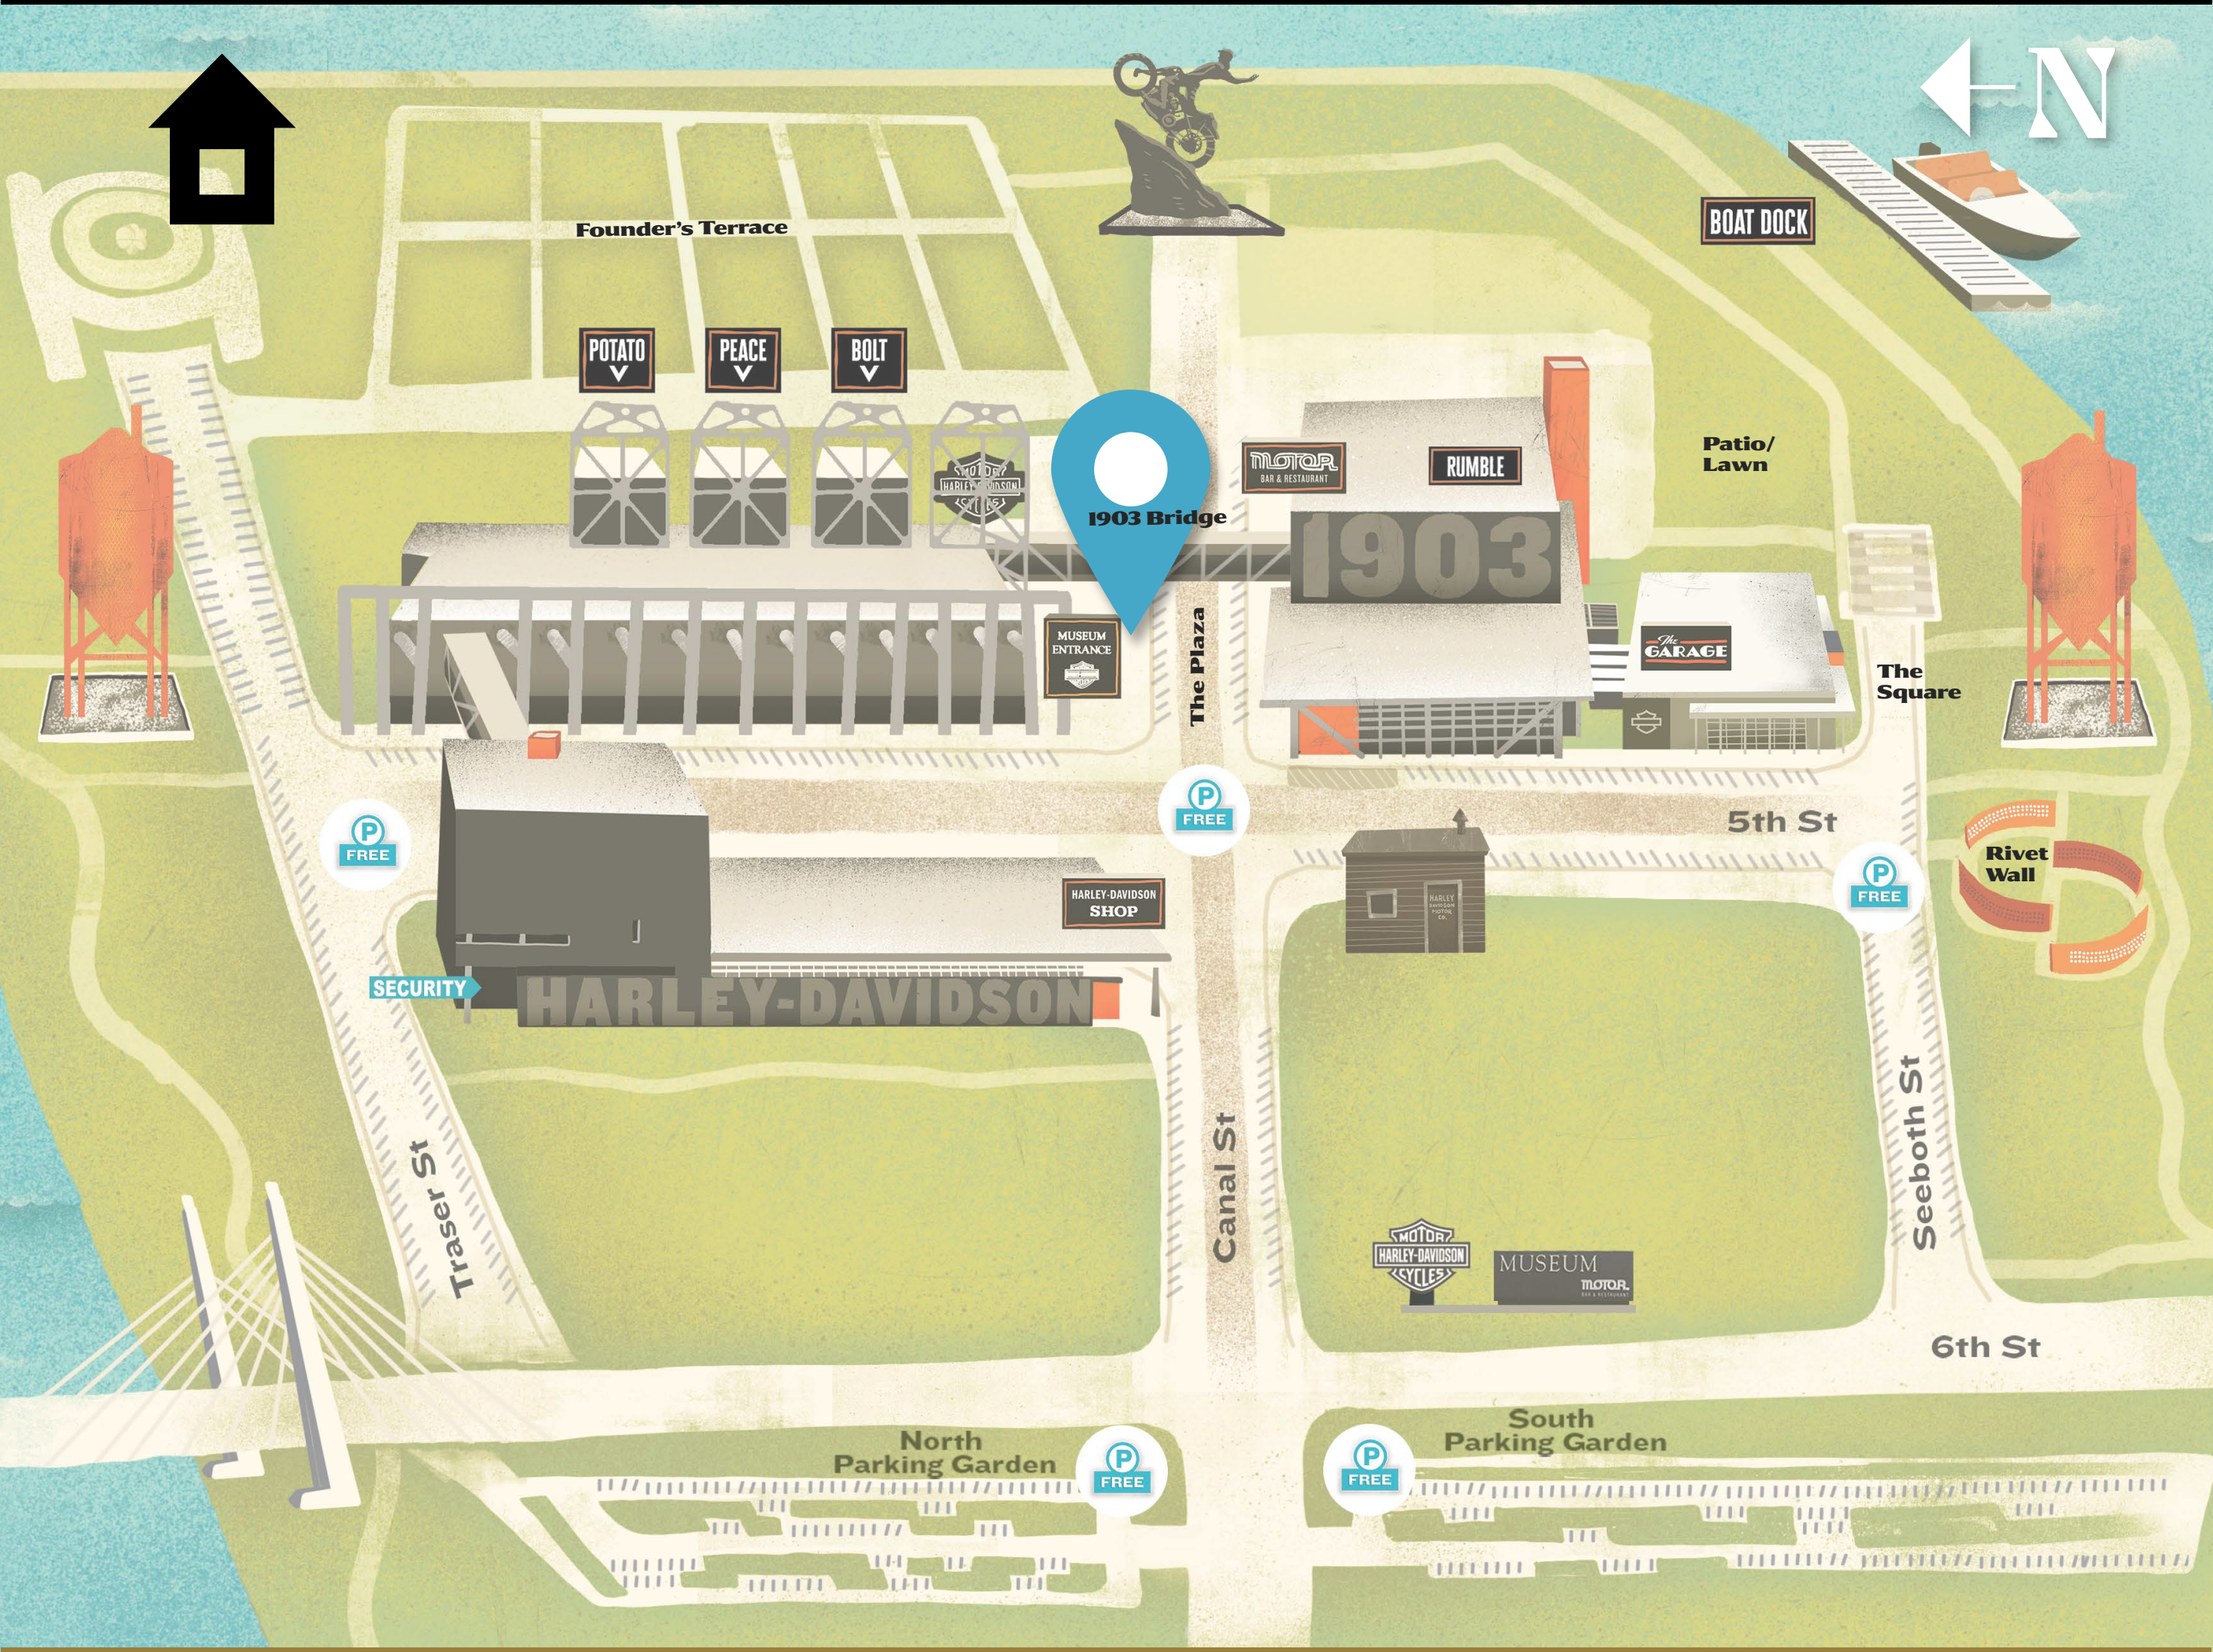

1903™ EVENTS

AT THE HARLEY-DAVIDSON MUSEUM®

EVENT SPACE GUIDE

400 WEST CANAL ST., MILWAUKEE, WI 53203

**Click The Room Name Where
Your Event Is Being Held**

1903 BRIDGE/PATIO 13	THE GARAGE	PEACE
BOAT DOCK	MUSEUM ENTRANCE	POTATO
BOLT	MOTOR®	RUMBLE
FOUNDER'S TERRACE	SE PATIO/LAWN	THE SQUARE

EVENT SPACE GUIDE

400 WEST CANAL ST., MILWAUKEE, WI 53203

FOUNDER'S TERRACE

Walk east on the sidewalk on the south side of the Museum towards the river. Head behind the Museum and find the grassy squares.

1 877-436-8738 | 1903EVENTS.COM

1903™

EVENTS

AT THE HARLEY-DAVIDSON MUSEUM®

EVENT SPACE GUIDE

400 WEST CANAL ST., MILWAUKEE, WI 53203

BOAT DOCK

Walk east on the sidewalk on the north side of building with The Factory Shop and MOTOR toward the river. Head south behind the building to find the boat dock area just past the patio/lawn.

1 877-436-8738 | 1903EVENTS.COM

1903™

EVENTS

AT THE HARLEY-DAVIDSON MUSEUM®

EVENT SPACE GUIDE

400 WEST CANAL ST., MILWAUKEE, WI 53203

MUSEUM ENTRANCE

Entrance across from
Motor Restaurant in The Plaza