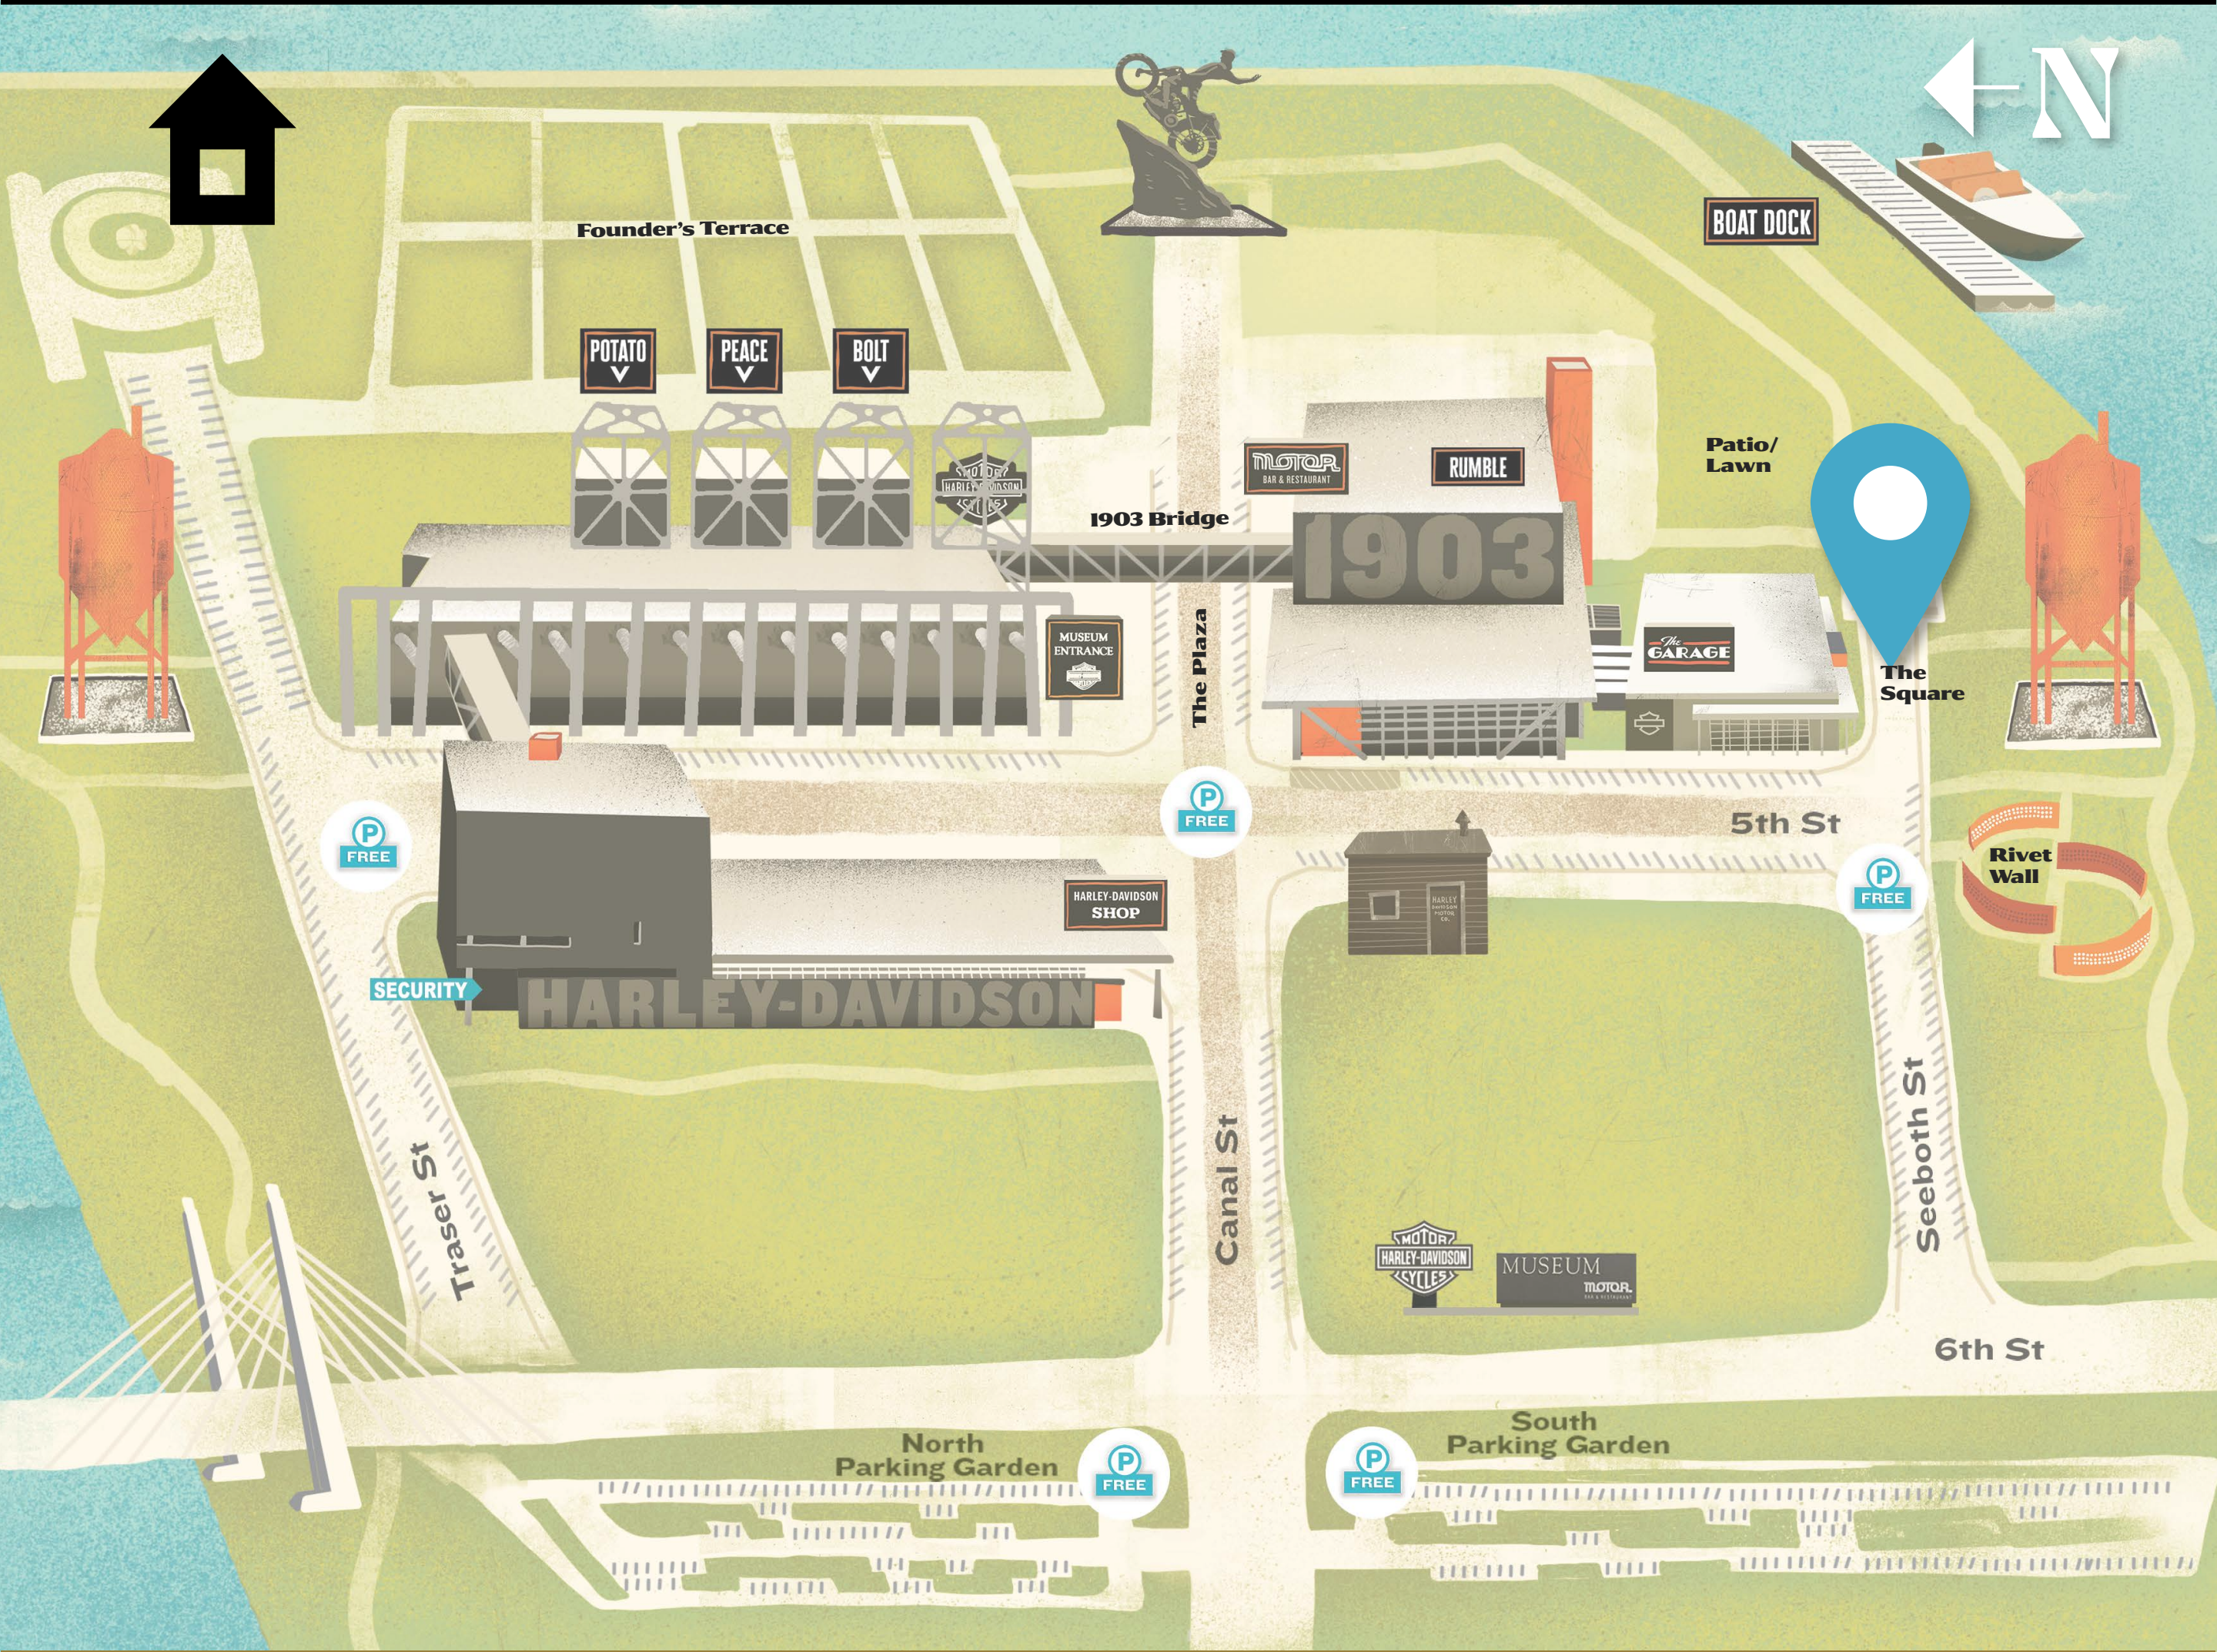

1903™ EVENTS

AT THE HARLEY-DAVIDSON MUSEUM®

EVENT SPACE GUIDE

400 WEST CANAL ST., MILWAUKEE, WI 53203

**Click The Room Name Where
Your Event Is Being Held**

1903 BRIDGE/PATIO 13	THE GARAGE	PEACE
BOAT DOCK	MUSEUM ENTRANCE	POTATO
BOLT	MOTOR®	RUMBLE
FOUNDER'S TERRACE	SE PATIO/LAWN	THE SQUARE

EVENT SPACE GUIDE

400 WEST CANAL ST., MILWAUKEE, WI 53203

FOUNDER'S TERRACE

Walk east on the sidewalk on the south side of the Museum towards the river. Head behind the Museum and find the grassy squares.

1 877-436-8738 | 1903EVENTS.COM

1903™

EVENTS

AT THE HARLEY-DAVIDSON MUSEUM®

EVENT SPACE GUIDE

400 WEST CANAL ST., MILWAUKEE, WI 53203

BOAT DOCK

Walk east on the sidewalk on the north side of building with The Factory Shop and MOTOR toward the river. Head south behind the building to find the boat dock area just past the patio/lawn.

1 877-436-8738 | 1903EVENTS.COM

1903™

AT THE HARLEY-DAVIDSON MUSEUM®

EVENT SPACE GUIDE

400 WEST CANAL ST., MILWAUKEE, WI 53203

EVENTS

THE SQUARE

Walk to the large cement square on the south side of The Garage.