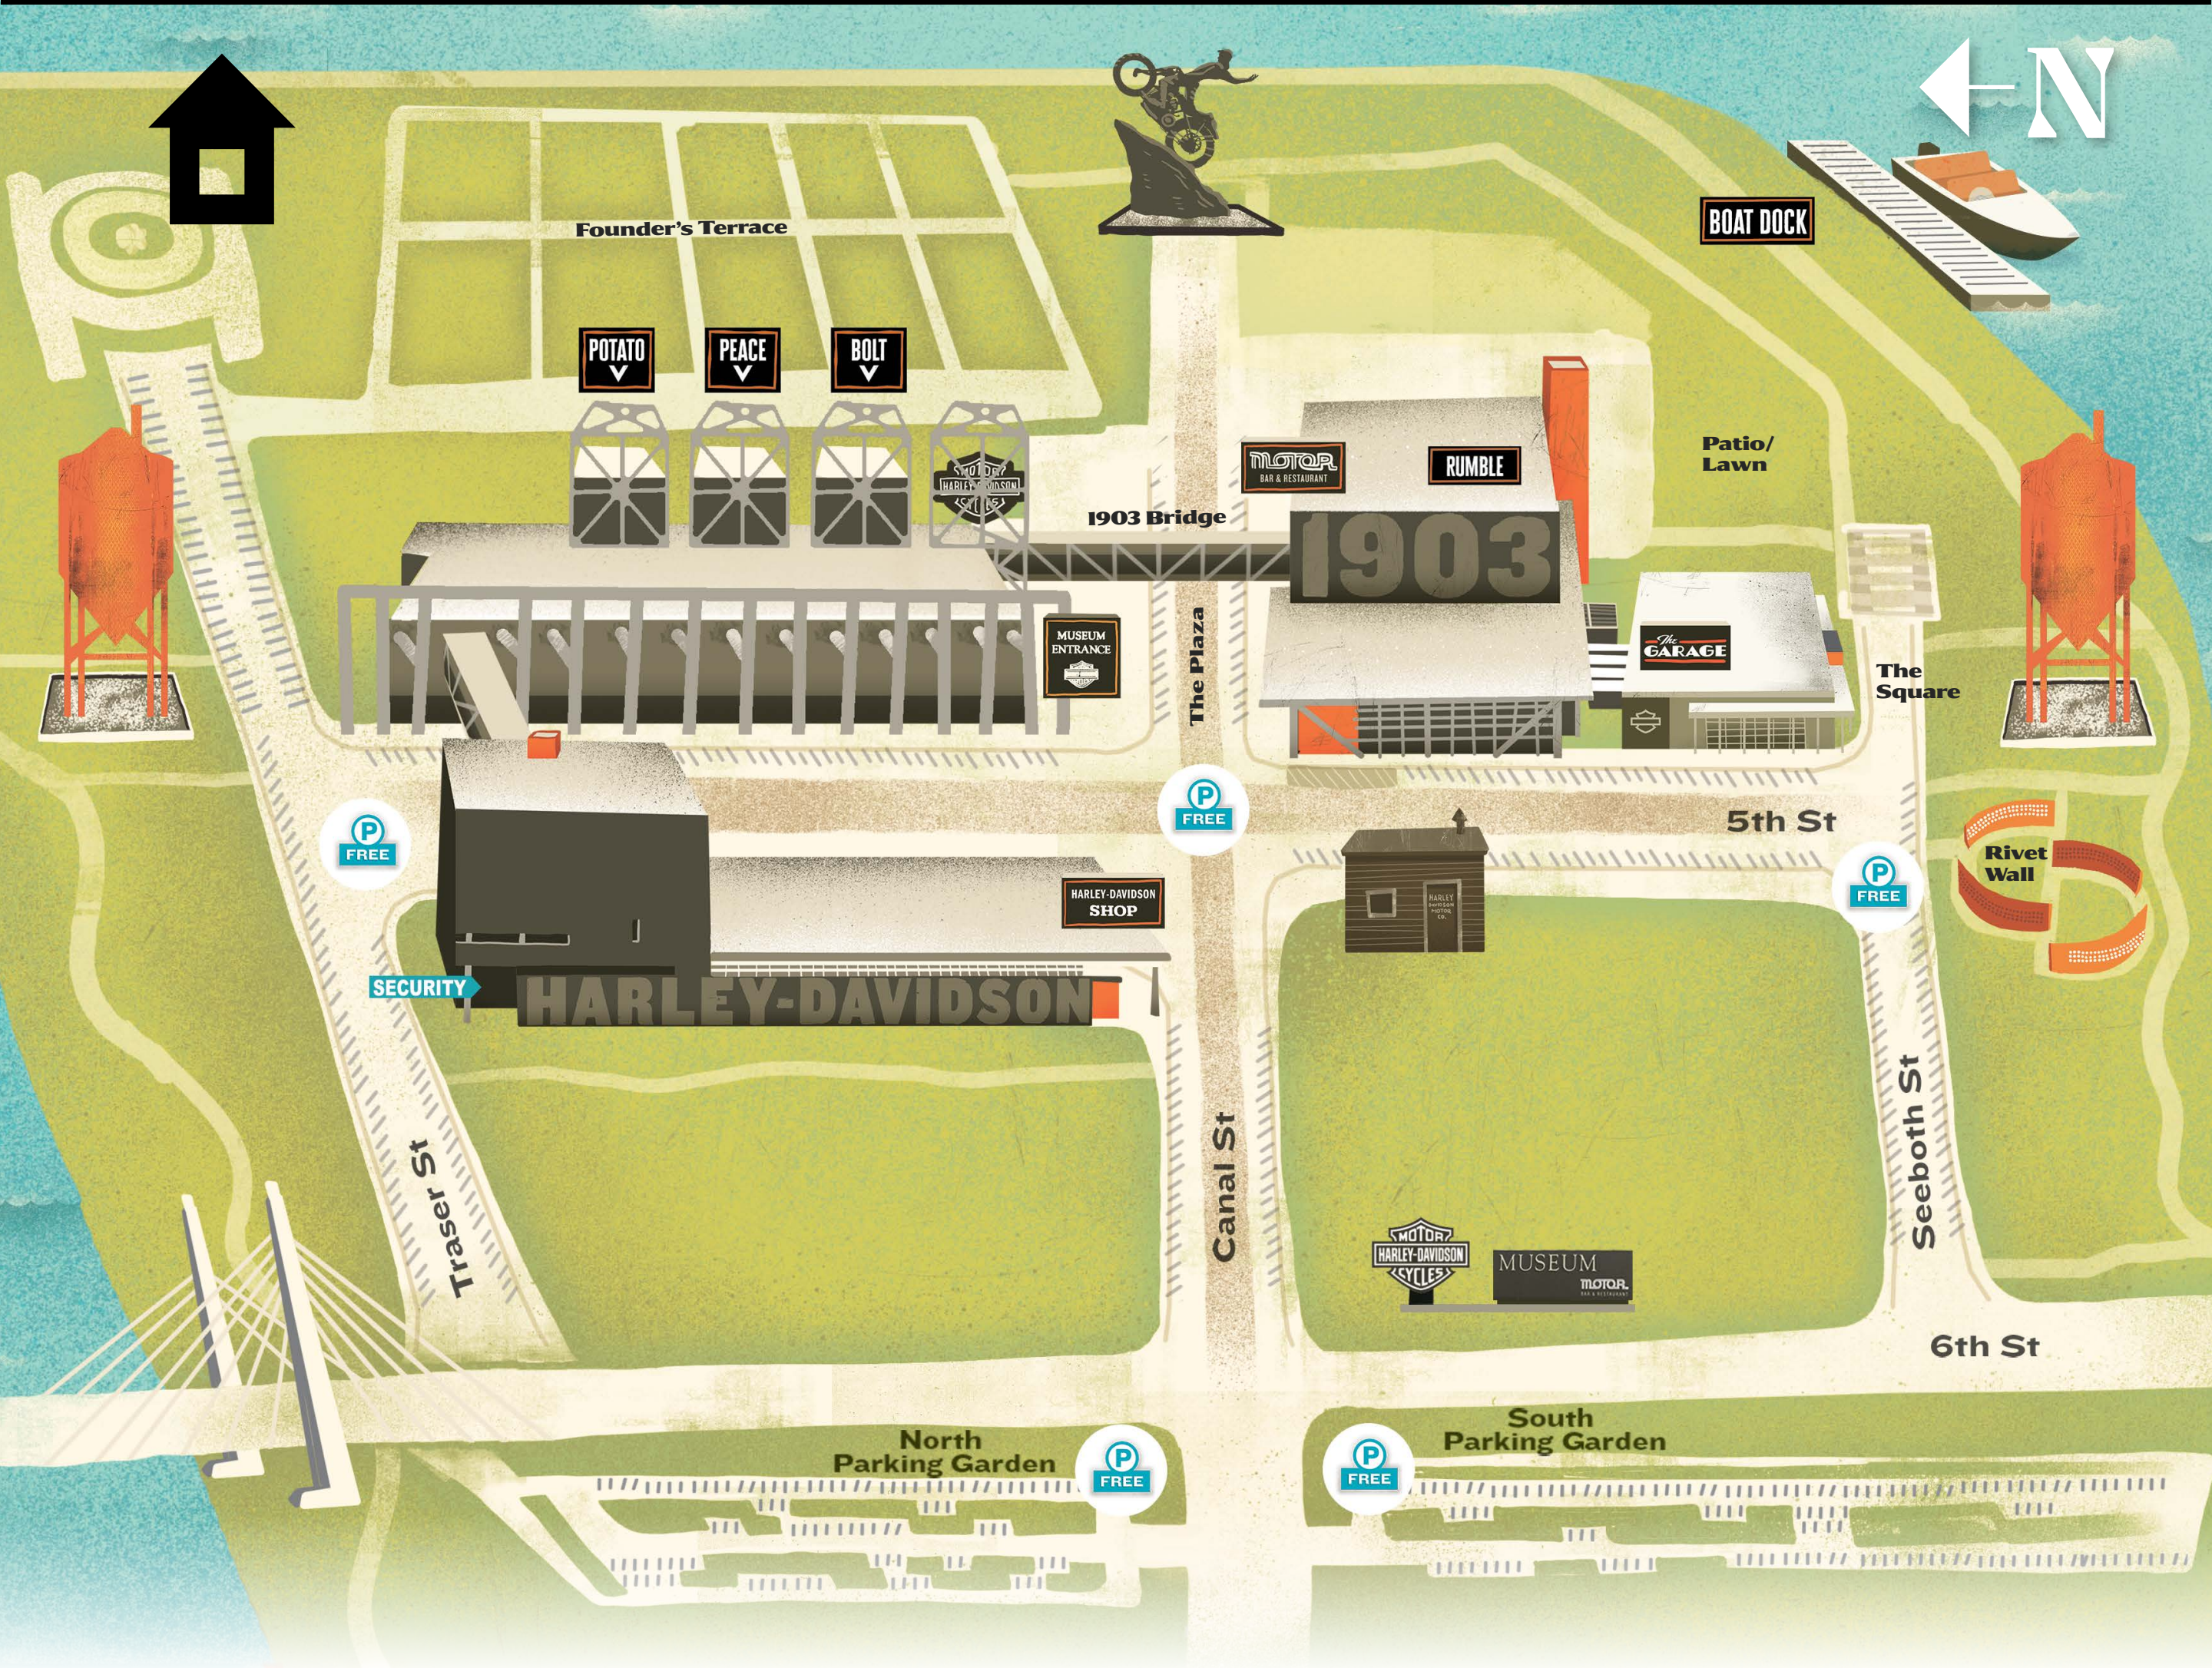

1903™ EVENTS

AT THE HARLEY-DAVIDSON MUSEUM®

EVENT SPACE GUIDE

400 WEST CANAL ST., MILWAUKEE, WI 53203

**Click The Room Name Where
Your Event Is Being Held**

1903 BRIDGE/PATIO 13	THE GARAGE	PEACE
BOAT DOCK	MUSEUM ENTRANCE	POTATO
BOLT	MOTOR®	RUMBLE
FOUNDER'S TERRACE	SE PATIO/LAWN	THE SQUARE

1 877-436-8738 | 1903EVENTS.COM

1903™

EVENTS

AT THE HARLEY-DAVIDSON MUSEUM®

EVENT SPACE GUIDE

400 WEST CANAL ST., MILWAUKEE, WI 53203

RUMBLE

Enter through the doors below 'Rumble' sign and take the stairs or the elevator to the second floor where Rumble is located.

EVENT SPACE GUIDE

400 WEST CANAL ST., MILWAUKEE, WI 53203

FOUNDER'S TERRACE

Walk east on the sidewalk on the south side of the Museum towards the river. Head behind the Museum and find the grassy squares.

1 877-436-8738 | 1903EVENTS.COM

1903™

EVENTS

AT THE HARLEY-DAVIDSON MUSEUM®

EVENT SPACE GUIDE

400 WEST CANAL ST., MILWAUKEE, WI 53203

BOAT DOCK

Walk east on the sidewalk on the north side of building with The Factory Shop and MOTOR toward the river. Head south behind the building to find the boat dock area just past the patio/lawn.