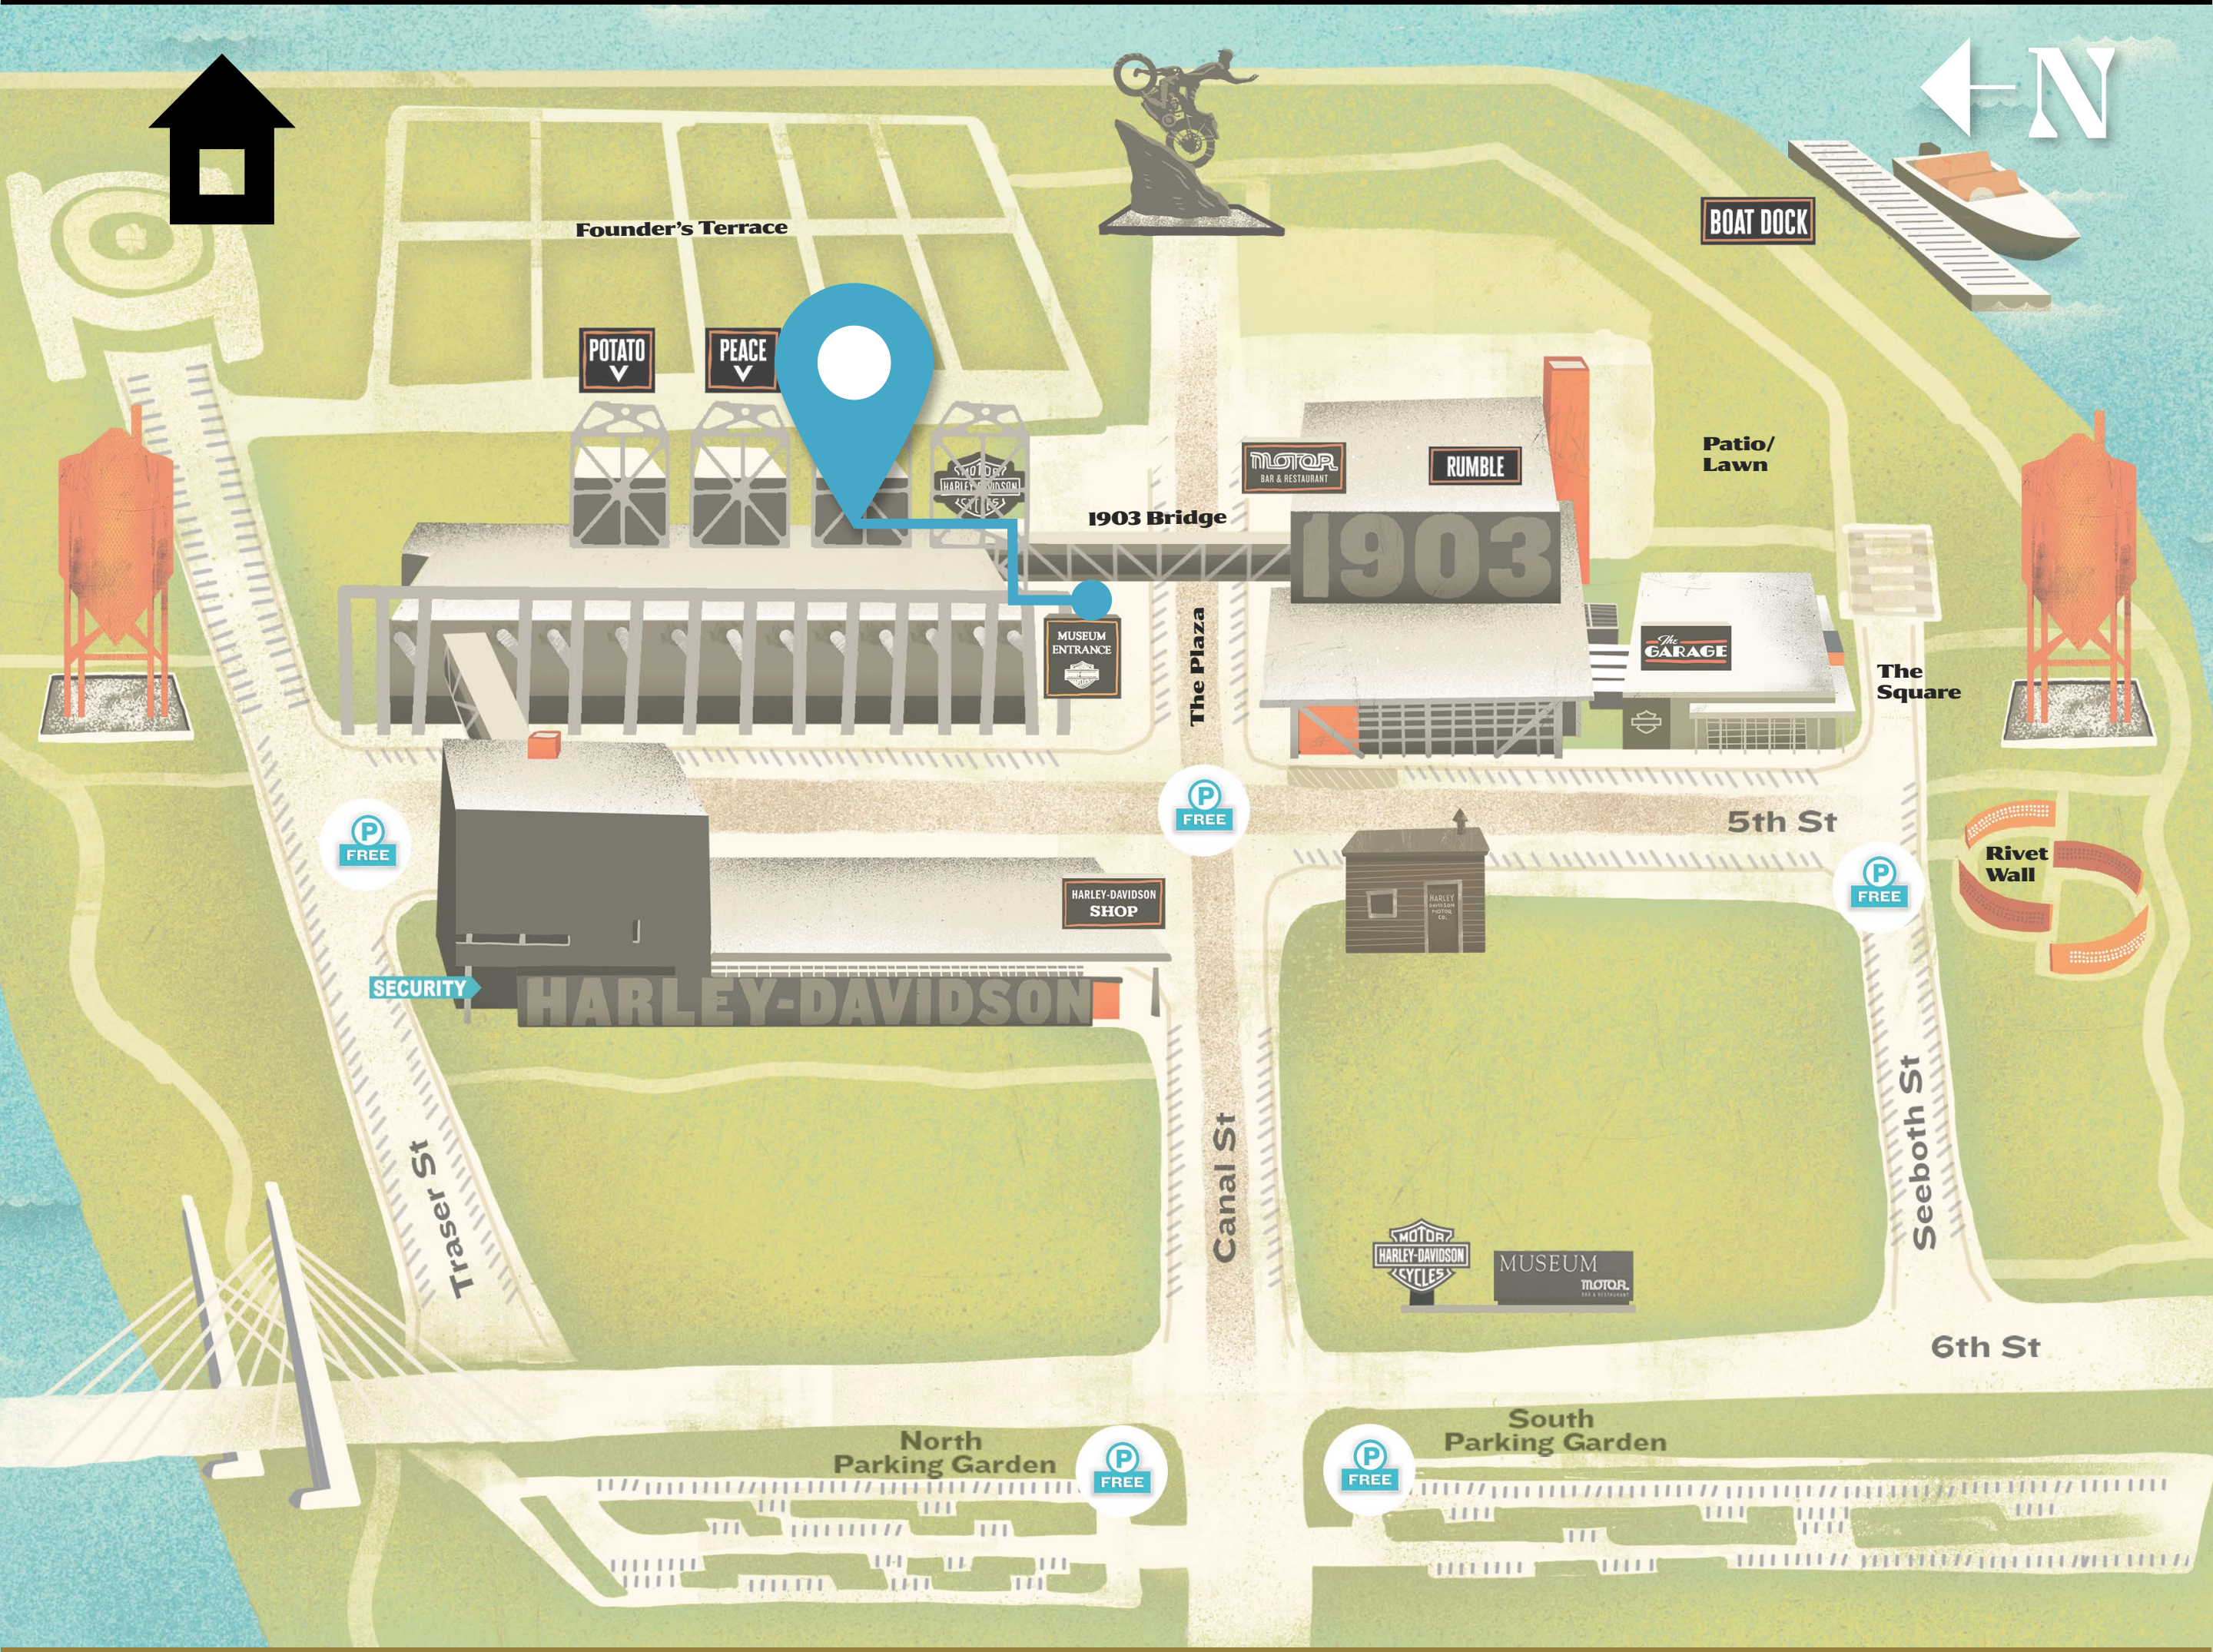

1903™

EVENTS

AT THE HARLEY-DAVIDSON MUSEUM®

EVENT SPACE GUIDE

400 WEST CANAL ST., MILWAUKEE, WI 53203

BOLT

Enter through the Museum main entrance.
From there take the elevator to the third floor.

1 877-436-8738 | 1903EVENTS.COM